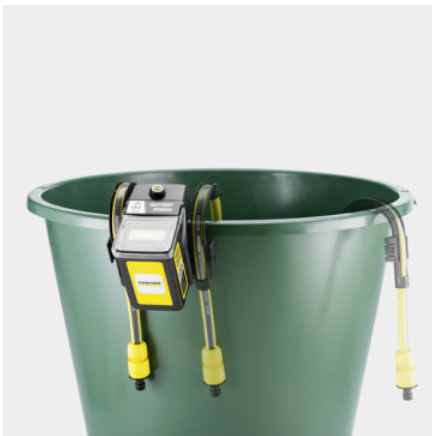

BP 2.000-18 BARREL (MACHINE ONLY)

The BP 2.000-18 battery barrel pump provides a more sustainable way to water your garden, making it possible to use rain water from a rain barrel, saving on using precious drinking water.

Order no.

1.645-475.0

- Flexible Clamping Device
- Pre-filter standard
- Ideal for gardens without a power connection

Technical data

EAN code		4054278878102
Battery platform		18 V battery platform
Max. Motor Rating	W	80
Max. Flow Rate	l/h	< 2000
Delivery Head	m	max. 20
Pressure	bar	max. 2
Depth of Immersion	m	max. 1.8
Delivery Temperature	°C	max. 35
Voltage	V	18
Runtime per battery charge	min	max. 25 (2.5 Ah) / max. 50 (5.0 Ah)
Weight without accessories	kg	1.1
Weight incl. packaging	kg	1.6
Dimensions (L x W x H)	mm	173 x 135 x 316

Equipment

Battery Holder on Barrel	■
Mounting Facility	■
Adjustable Hose Length	■
Pre-filter standard	■
Integrated On/Off Switch	■
Hose guide	■
Overcurrent circuit breaker	■

■ Included in delivery.

Variable positioning of the hose outlet in 3 positions

- Perfect adjustment for various applications.

18V Kärcher Battery Power Battery Platform

- Real Time Technology with LCD battery display: Remaining running time, remaining charging time and battery capacity. Long-lasting and powerful thanks to lithium-ion cells. The exchangeable battery can be used in all other 18V Kärcher Battery Power platform devices.