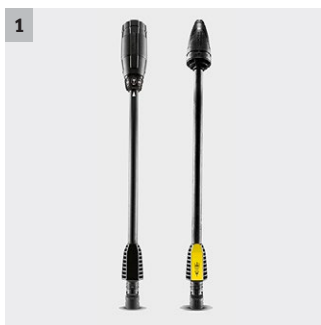

## K 2 Full Control Home

The K 2 Full Control Home power washer includes the new targeted pressure regulation trigger gun. This machine includes a home kit with a patio cleaner accessory and detergent.

### 1 Full Control Click Vario Power spray lance and Dirt Blaster

- Gives you direct feedback as to the pressure setting you are on, ensuring you get the right pressure setting for the surface you are trying to clean.
- Settings are chosen by turning the Full Control Click Vario Power spray lance