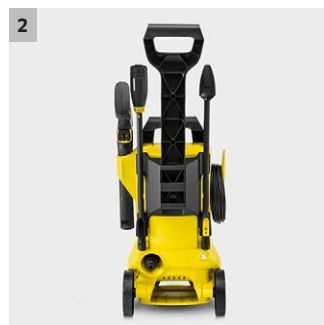

## K 2 Full Control Home

The K 2 Full Control Home power washer includes the new targeted pressure regulation trigger gun. This machine includes a home kit with a patio cleaner accessory and detergent.

### 1 Full Control Click Vario Power spray lance and Dirt Blaster

- Gives you direct feedback as to the pressure setting you are on, ensuring you get the right pressure setting for the surface you are trying to clean.
- Settings are chosen by turning the Full Control Click Vario Power spray lance