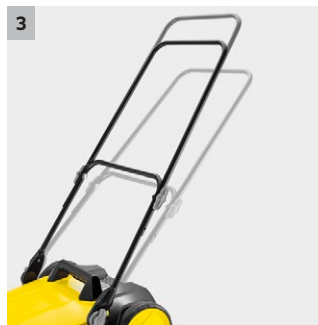

S 4

From petals in spring to leaves in autumn and grit in winter, the Kärcher S 4 sweeper makes light work of all your sweeping tasks. It collects the sweepings in its 20-litre waste hopper.

1 Practical cap for side brush

- Tool-free side brush attachment for rapid set-up and deployment.

2 Comfortable Footplate

- Collapse sweeper fully without stooping - for space-saving storage.

3 Infinitely variable push handle

- Back-friendly sweeping thanks to individual height adjustment.

4 Large Waste Hopper

- Frequent emptying of waste hopper is not necessary.

S 4

- Ideal for smaller outdoor areas
- One side brush

Technical data

Order no.	1.766-320.0	
EAN code	4054278247922	
Working Width With Side Brush	mm	510
Max. Area Performance	m ² /h	1800
Housing/Frame	Plastic/Plastic	
Weight, ready to operate	kg	9,8
Waste Container	l	20