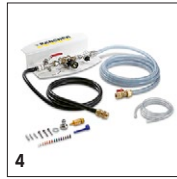

Included in delivery.
 Available accessories.

BR 30/4 C BP 1.783-214.0

		Order Number	Hardness/ Brush type	Length	Diame- ter	Colour	Price	Description	
Microfibre shaft									
Microfibre roller	1	4.762-453.0	Microfibre	300 mm	60 mm	light green		World first: Microfibre roller, length 300 mm. Combines the excellent cleaning power of microfibres with the advantages of roller technology. Ideal for cleaning fine stoneware tiles.	<input type="checkbox"/>

■ Included in delivery. Available accessories.

BR 30/4 C BP 1.783-214.0

		Order Number	Length	Colour	Quantity	Price	Description	
Miscellaneous								
Add-on kit ecolzero	1	5.388-133.0			1 piece(s)			<input type="checkbox"/>
Filling hose	2	6.680-124.0	1,5 m		1 piece(s)			<input type="checkbox"/>
Carpet kits								
Carpet cleaning kit BR 30/4 C	3	2.783-005.0			1 piece(s)			<input type="checkbox"/>
RM Dosierstation								
Cleaning agent dosage kit, wall mounted DS 3	4	2.641-811.0			1 piece(s)		Directly connectable with the tab, water and detergent will be filled in the fresh water tank in the preset mixture. Can also be used with filling system kit.	<input type="checkbox"/>