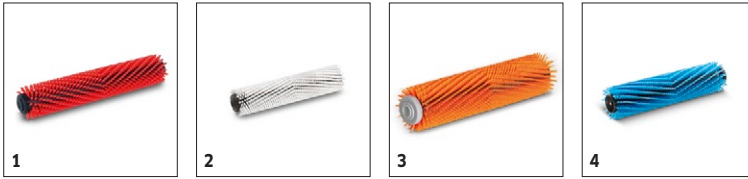

Equipment

Roller brush	■
2-tank system	■
Battery	■
Battery type	Li-Ion
Transport wheels	■
2 straight squeegees	■

■ Included in delivery.

BR 30/4 C BP

1.783-214.0

		Order Number	Hardness/ Brush type	Length	Colour	Quantity	Price	Description	
Roller brushes for BR									
Roller brush	1	4.762-005.0	medium	300 mm	red	1 piece(s)			<input checked="" type="checkbox"/>
	2	4.762-452.0	soft	300 mm	white	1 piece(s)		Roller brush, soft, white. Length: 300 mm. With wear-resistant star-wheel mechanism. For cleaning sensitive floors and polishing. Bristles: Polyamide, 0.15 mm thick, 11.5 mm long.	<input type="checkbox"/>
	3	4.762-484.0	high / low	300 mm	orange	1 piece(s)		Medium hard, for cleaning strong structured floors and deeper joints.	<input type="checkbox"/>
	4	4.762-499.0	soft	300 mm	blue	1 piece(s)		For carpet cleaning.	<input type="checkbox"/>

■ Included in delivery. □ Available accessories.

BR 30/4 C BP 1.783-214.0

		Order Number	Length	Colour	Quantity	Price	Description	
Suction bar, complete								
Squeegee	1	4.777-008.0	300 mm	blue	1 piece(s)			■
	2	4.777-324.0	300 mm	grey	1 piece(s)		For tackling oil and grease in areas such as kitchens or workshops.	□