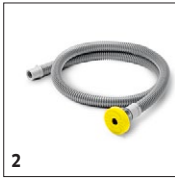

BR 30/4 C BP 1.783-214.0

		Order Number	Length	Colour	Quantity	Price	Description	
Miscellaneous								
Add-on kit ecolzero	1	5.388-133.0			1 piece(s)			☐
Filling hose	2	6.680-124.0	1,5 m		1 piece(s)			☐
Carpet kits								
Carpet cleaning kit BR 30/4 C	3	2.783-005.0			1 piece(s)			☐
RM Dosierstation								
Cleaning agent dosage kit, wall mounted DS 3	4	2.641-811.0			1 piece(s)		Directly connectable with the tab, water and detergent will be filled in the fresh water tank in the preset mixture. Can also be used with filling system kit.	☐

■ Included in delivery. □ Available accessories.