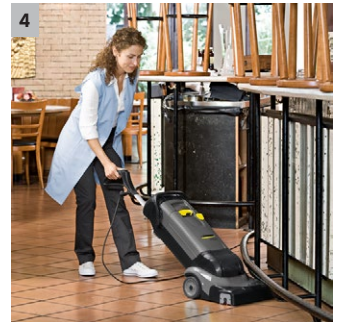

PRO BR 400

Compact and very lightweight, the ProBR 400 is a hard-floor cleaner which is a powerful alternative to manual cleaning. Ideal for hard surfaces from 20 to 200 m².

1

1 High-speed roller brush

- Ten times higher contact pressure than manual cleaning.
- The roller brush also cleans structured surfaces and joints.

2

2 Immediately dry

- The soft rubber squeegees remove moisture - backwards and forwards.
- Floors dry very quickly.

3

3 Tanks are removable

- Tanks can be removed separately or together. Including handle for easy transport.

4

4 Low reach

- A clearance height of just 9 cm for easily cleaning under radiators, bathroom furniture or cabinets.

PRO BR 400

- 2-tank system
- Four in one: Scrubbing, wet vacuuming, polishing, spray extraction
- Works forwards and backwards