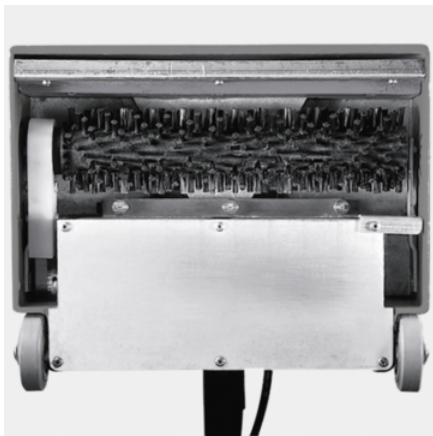

## PW 30/1 FOR PUZZI 30/4

Increases the area performance of our spray extraction cleaner Puzzi 30/4 by up to 35 percent and also improves the cleaning result: power washing head PW 30/1 with rotating roller brush.

**Order no.** 1.913-103.0

- Motor-driven brush
- Power brush for Puzzi 30/4 and Puzzi 30/4 E

### Rotating brushes

- For intensifying the cleaning process and aligning the carpet fibres.

### Transparent viewing window

- Inspection window at washing head for continuous monitoring of return suction.