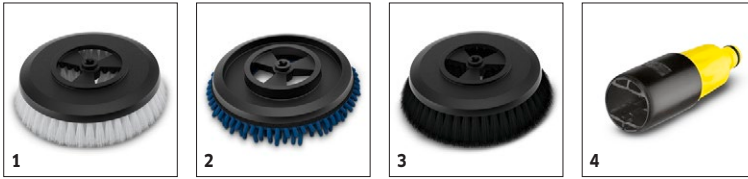

WB 120

1 Rotating brush head

- Gentle and efficient cleaning action.

WB 120

Technical data

Order Number		2.644-060.0
EAN code		4054278476445
Weight	kg	0,38
Weight incl. packaging	kg	0,48
Dimensions (L x W x H)	mm	309 × 153 × 135

WB 120

2.644-060.0

		Order Number					Price	Description	
Brushes									
Interchangeable attachment universal for WB 120 and WB 100	1	2.644-062.0							<input type="checkbox"/>
Interchangeable attachment car & bike for WB 120 and WB 100	2	2.644-063.0							<input type="checkbox"/>
Interchangeable attachment home & garden for WB 120 and WB 100	3	2.644-064.0							<input type="checkbox"/>
Adapter for garden hose connection	4	2.640-732.0							<input type="checkbox"/>