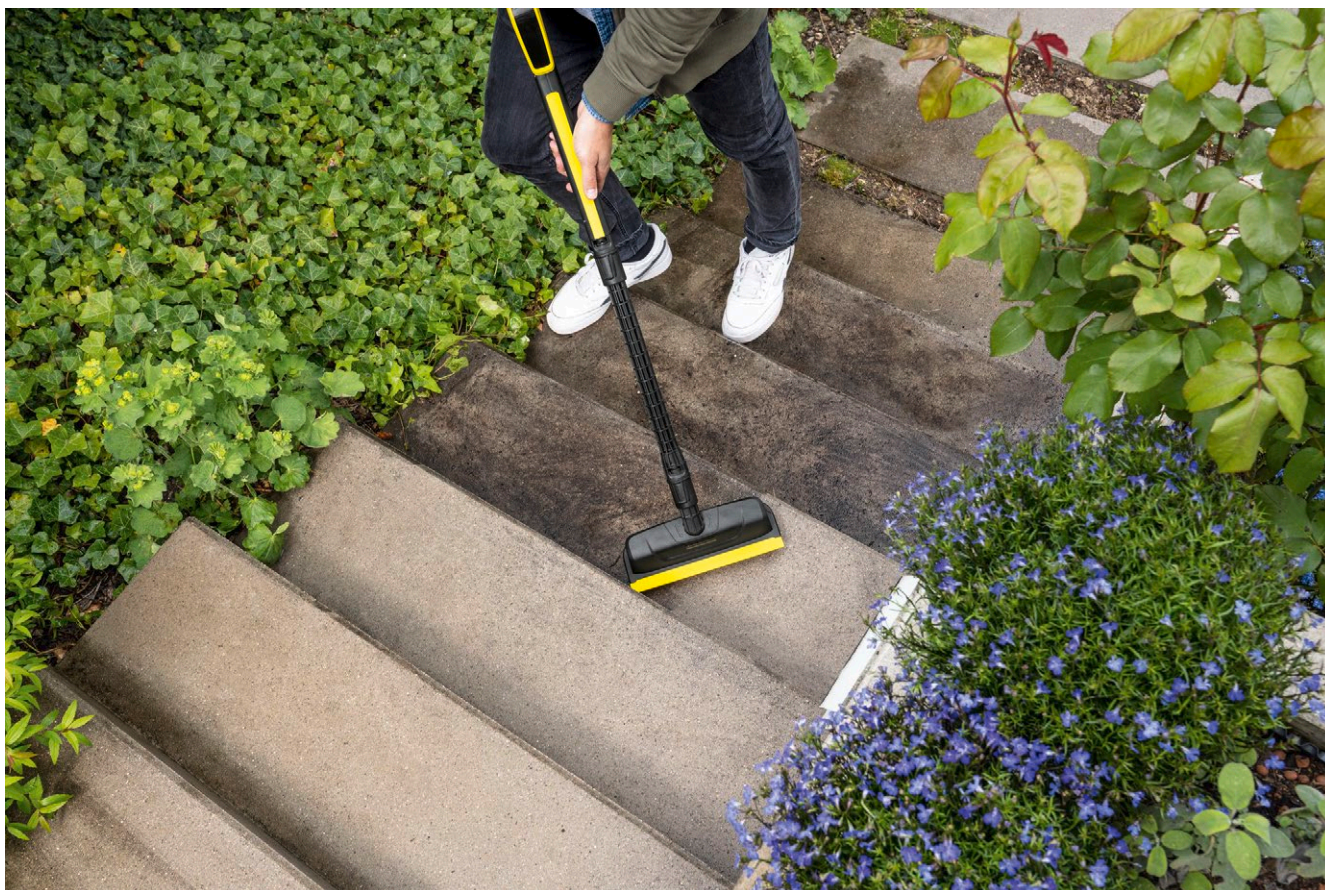

PS 30 power scrubber surface cleaner

The PS 30 power scrubber, with its three integrated high-pressure nozzles, powerfully removes stubborn dirt from various surfaces, while saving time. Ideal for stairs and edges. Includes integrated squeegee blade to remove the dirty water.

1 Three integrated high-pressure nozzles

3 Powerful cleaning with high pressure

2 Compact design

4 Combination of a high-pressure jet and a manual brush pressure

PS 30 power scrubber surface cleaner

Technical data