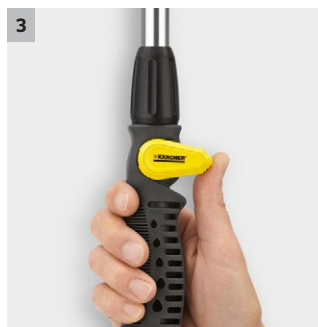

Premium spray lance

Robust, durable Premium metal spray lance with numerous features. For watering small/medium-sized areas. Suitable for numerous uses – also ideal for hanging baskets.

1 6 spray patterns

- For watering as required

2 Telescopic lance (70-105 cm)

- For all applications

3 Convenient one-finger flow control including ON/OFF function

- For easy and convenient handling

4 Movable spray nozzle (180°)

- Different spray angles for targeted watering.

Premium spray lance

Technical data

Order no.	2.645-137.0	
EAN code	4039784426368	
Weight	kg	0,5
Weight incl. packaging	kg	0,53
Dimensions (L × W × H)	mm	780 × 150 × 66

Equipment

Cone Jet	■
Fine Mist	■
Horizontal Flat Jet	■
Perlator Cone Jet	-
Power Jet	■
Shower	■
Vertical Flat Jet	■

PREMIUM SPRAY LANCE

2.645-137.0

		Order no.					Price	Description	
Hoses									
PrimoFlex® Premium Hose: 20m	1	2.645-150.0						The Kärcher PrimoFlex® Premium hose is made using patented, double reinforced technology that provides a pressure resistance up to 50 bar, making it a reliable and durable garden accessory.	<input type="checkbox"/>
Connectors/Tap adaptors									
High pressure hose couplings	2	2.645-195.0						High pressure hose couplings from Kärcher are universal and connect all standard hose pipe series, helping you achieve the best results for your garden.	<input type="checkbox"/>
Premium Universal hose coupling with Aqua Stop	3	2.645-196.0						Made from corrosion-free aluminium with soft plastic recessed grips, our Premium universal hose coupling with Aqua Stop connects hoses with no drip quality to save time, money and hard work.	<input type="checkbox"/>
Tap connector 3/4" thread with 1/2" thread reducer	4	2.645-006.0						Extremely tough tap connector 3/4" thread with 1/2" thread reducer. The reducer allows connection to two thread sizes. Compatible with all click systems.	<input type="checkbox"/>