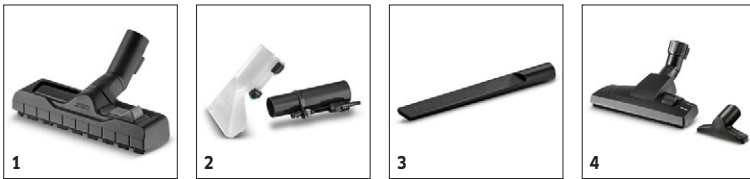

SE 4001

1.081-130.0

		Order no.	Quantity				Price	Description	
Nozzles									
Switchable wet and dry floor nozzle with integrated parking nib	1	2.863-000.0	1 piece(s)					Switchable wet and dry vacuum nozzle for perfect dirt intake. Easy adaptation to wet or dry dirt using foot switch. For all Kärcher Home & Garden wet and dry vacuum cleaners.	☐
Upholstery spray extraction nozzle	2	2.885-018.0	1 piece(s)					Hand-held nozzle for wet vacuum cleaners. Ideal for deep cleaning upholstery and car seats.	☐
Extra-long crevice nozzle	3	2.863-306.0	1 piece(s)					Completely overhauled extra-long crevice nozzle. Ideal for hard-to-reach places in the car (e.g. gaps and crevices/joints). Suitable for all Kärcher Home & Garden wet and dry vacuum cleaners.	☐
Accessory kits									
Household kit	4	2.863-002.0	2 -part					The household kit contains a switchable dry vacuum nozzle and an upholstery nozzle. This practical accessory kit is suitable for all Kärcher Home & Garden wet and dry vacuum cleaners.	☐

☐ Available accessories.