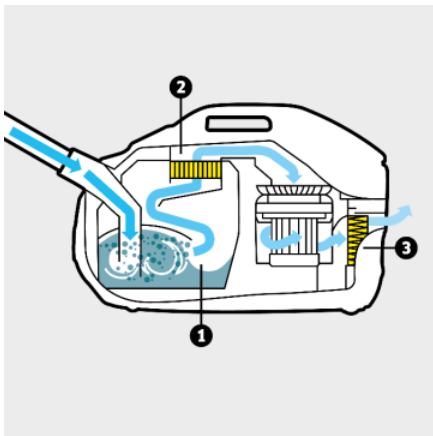

Multi-stage filter system consisting of innovative water filter, washable intermediate filter and HEPA 12 filter (EN 1822:1998)

- Filters 99.5% of dust from the air for fresh, clean air and a pleasant indoor climate.
- Particularly suitable for allergy sufferers.