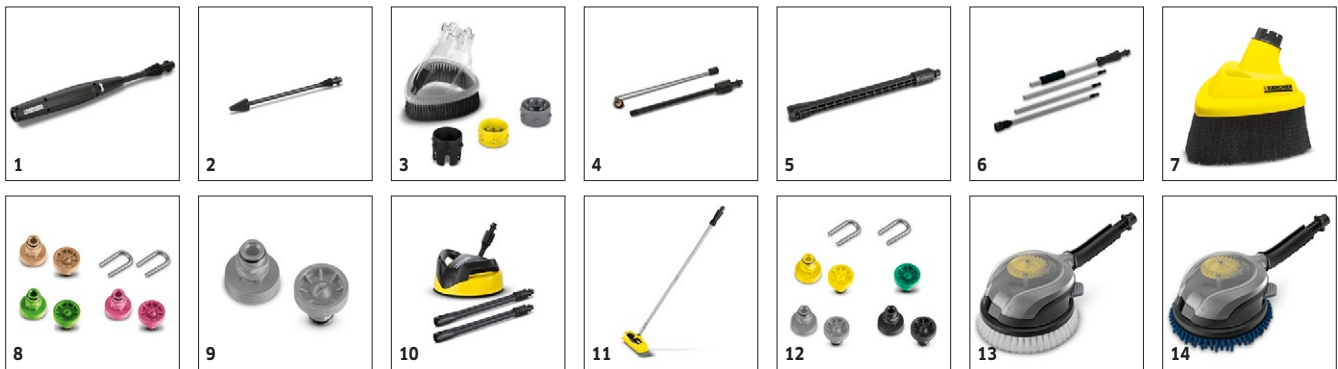

K 3.450

1.601-756.0

		Order no.					Price	Description	
Spray lances									
VP 145, Vario Power Jet for K 3-K 4	1	2.643-235.0						Vario-Power spray lance: spray lance with infinitely variable pressure control from low-pressure detergent jet to high-pressure jet.	■
DB 145, Dirt Blaster for K 2-K 4	2	2.643-244.0						Dirt blaster with powerful rotor nozzle (rotating pencil jet) ideal for removing stubborn dirt. Ideal for moss covered or weathered surfaces.	■
Splash guard	3	2.642-706.0						Transparent splash guard for class K 2 to K 7 Kärcher pressure washers protects the operator and surrounding area from spray water. Ideal for cleaning corners and edges.	□
Angled spray lance	4	2.638-817.0						Extra-long angled spray lance (about 1 m) for easy cleaning of difficult to reach areas, e.g. roof gutters or vehicle underbodies.	□
1-step lance extension	5	2.643-240.0						Extends spray lance by 0.4 m. For effective cleaning of difficult to reach areas. Suitable for all Kärcher accessories.	□
3-step lance extension	6	2.639-722.0						3-stage lance extension set with four aluminium lances for difficult to reach areas. Variable extension to 90 cm, 1.30 m and 1.70 m.	□
Splash guard	7	2.640-916.0						Splash guard for dirt blasterProtects against splash back when cleaning corners and edges. Fits all Kärcher dirt blasters (except 4.763-184).	□
Surface cleaners									
Replacement nozzles accessories for T 350	8	2.643-335.0						The high-quality replacement nozzles guarantee easy replacement of nozzles and are suitable for the T-Racer T 300 / T 350 surface cleaners for the pressure washer unit classes K 2 to K 7.	□
Replacement nozzle for T-Racer	9	2.640-727.0						High-quality, grey replacement nozzles for easy replacement of T-Racer nozzles. Suitable for replacing nozzles for the K2-K5 device classes.	□
T-Racer T 250 Surface Cleaner	10	2.642-194.0						T 250 T-Racer for spray-free surface cleaning. With extra handle for cleaning vertical surfaces. The accessories are suitable for Kärcher Home&Garden pressure washers, classes K 2 - K 7.	□
PS 40 power scrubber surface cleaner	11	2.643-245.0						PS 40 power scrubber with three integrated high-pressure nozzles. Powerful cleaning action removes stubborn dirt from surfaces quickly and easily. Ideal for stairs and edges.	□
Replacement nozzles accessories	12	2.643-338.0						High-quality replacement nozzles for all T-Racer surface cleaners (except T 350) for unit classes K 2 to K 7, gutter cleaner PC 20 for K 3 to K 7, as well as chassis cleaner for K 2 to K 5.	□
Brushes									
WB 120 rotating wash brush	13	2.644-060.0						Rotating wash brush with interchangeable attachment for cleaning all smooth surfaces such as paint, glass or plastic. Quick and easy attachment changing thanks to the integrated release lever.	□
WB 120 rotating wash brush Car & Bike	14	2.644-129.0						Gently cleans cars and motorbikes: The rotating wash brush with innovative soft microfibre interchangeable attachment Car & Bike. Machine washable at 60 °C.	□
WB 60 soft surface wash brush	15	2.643-233.0						Soft brush for cleaning large areas, e.g. cars, caravans, boats, conservatories or roller shutters). Working width of 248 mm ensures good coverage.	□
Wheel washing brush	16	2.643-234.0						Wheel washing brush for effective cleaning also in difficult to reach areas. Uniform 360° water distribution for a perfect cleaning result.	□