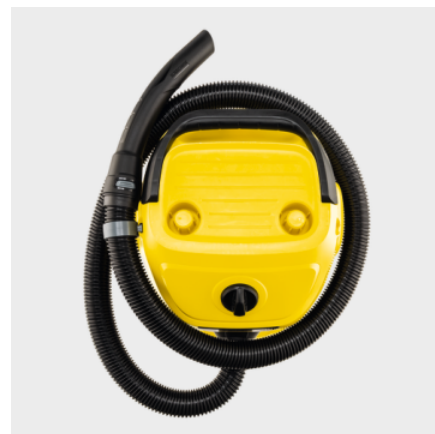

WD 3 V-19/4/20

The wet and dry vacuum cleaner WD 3 V-19/4/20 is powerful and efficient: 19 l plastic container, 4 m cable, 2 m suction hose and cartridge filter guarantee top cleaning results.

Order no. 1.628-107.0

- Compact design and accessories storage, including hose storage on the device head
- Fleece filter bag
- Practical blower function

| Technical data | | |
|----------------------------|--------|---------------------|
| EAN code | | 4054278656083 |
| Energy use | W | 1000 |
| Container capacity | l | 19 |
| Container material | | Plastic |
| Power cable | m | 4 |
| Standard accessory ID | mm | 35 |
| Supply voltage | V / Hz | 220 - 240 / 50 - 60 |
| Colour | | Yellow |
| Weight without accessories | kg | 4.7 |
| Weight incl. packaging | kg | 6.4 |
| Dimensions (L × W × H) | mm | 349 × 328 × 528 |

■ Included in the scope of supply.

Single-part cartridge filter

- For wet and dry vacuuming without additional filter replacement.
- Simple installation and removal of filter by turning without additional locking part.

Practical cord and accessories storage

- Space-saving, secure and easily accessible accessories storage.
- The power cable can be safely stored using the integrated cable hooks.

Hose storage on the device head