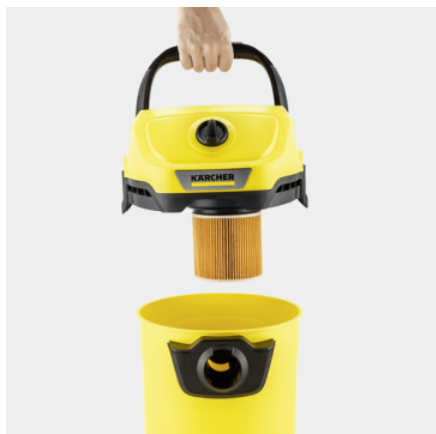

WD 3 V-19/4/20

The wet and dry vacuum cleaner WD 3 V-19/4/20 is powerful and efficient: 19 l plastic container, 4 m cable, 2 m suction hose and cartridge filter guarantee top cleaning results.

Order no. 1.628-107.0

- Compact design and accessories storage, including hose storage on the device head
- Fleece filter bag
- Practical blower function

| Technical data | | |
|----------------------------|--------|---------------------|
| EAN code | | 4054278656083 |
| Energy use | W | 1000 |
| Container capacity | l | 19 |
| Container material | | Plastic |
| Power cable | m | 4 |
| Standard accessory ID | mm | 35 |
| Supply voltage | V / Hz | 220 - 240 / 50 - 60 |
| Colour | | Yellow |
| Weight without accessories | kg | 4.7 |
| Weight incl. packaging | kg | 6.4 |
| Dimensions (L × W × H) | mm | 349 × 328 × 528 |

■ Included in the scope of supply.

Single-part cartridge filter

- For wet and dry vacuuming without additional filter replacement.
- Simple installation and removal of filter by turning without additional locking part.

Practical cord and accessories storage

- Space-saving, secure and easily accessible accessories storage.
- The power cable can be safely stored using the integrated cable hooks.

Hose storage on the device head