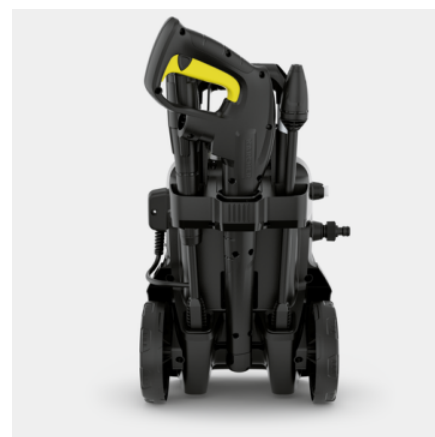

Integrated accessory storage on the device

- Convenient and space-saving storage.