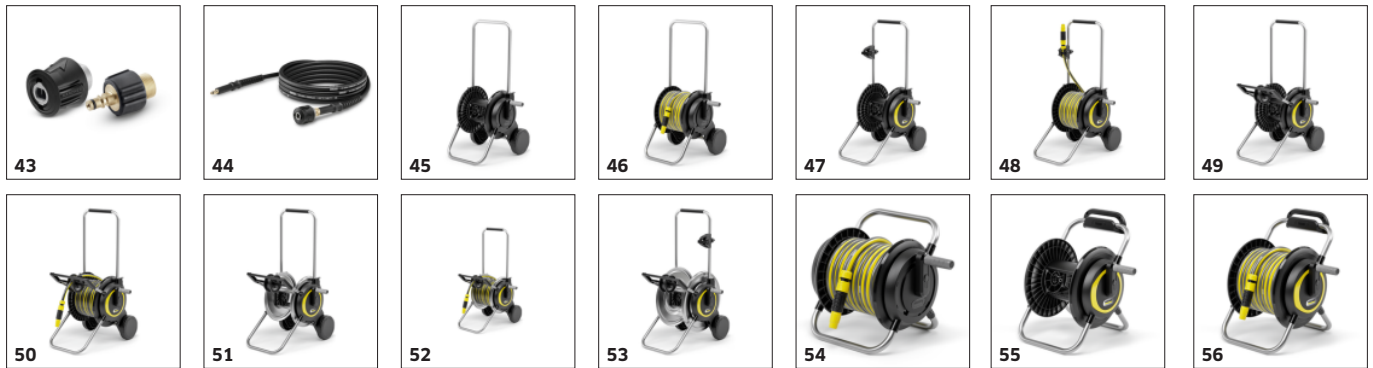

■ Included in the scope of supply. □ Available accessories.

ACCESSORIES FOR K 2 COMPACT 1.673-500.0

		Order no.	Description	
HIGH-PRESSURE HOSES				
High-Pressure replacement hose kit system starting 1992				
Extension hose adapter kit	43	2.643-037.0	Two-part adapter set for connecting an extension hose with screw thread to a pressure washer with a Quick Connect system. Not for hose reel machines.	<input type="checkbox"/>
High-pressure extension hose: System for devices with Quick Connect system				
XH 6 Q extension hose Quick Connect	44	2.641-709.0	High-pressure extension hose for greater flexibility. 6 m robust DN 8 quality hose for durability. For K 2 to K 7 series from 2008 with Quick Connect adapter. Connect between spray gun and high-pressure hose.	<input type="checkbox"/>
HOSE STORAGE AND HOSE TROLLEY				
HT 2	45	2.645-361.0	The mobile and stable hose trolley impresses with its extra wide base for maximum stability. A compact model with a height-adjustable handle for small gardens.	<input type="checkbox"/>
HT 2.20 Set	46	2.645-362.0	The compact and mobile hose trolley with an extra wide base for maximum stability, 20 m Kärcher hose, watering accessories and nozzle, as well as a height-adjustable handle.	<input type="checkbox"/>
HT 3	47	2.645-363.0	Mobile and stable: The hose trolley for medium-sized gardens scores points with its extra-wide base for maximum stability and its height-adjustable handle. Includes nozzle holder.	<input type="checkbox"/>
HT 3.20 Set	48	2.645-364.0	The hose trolley with nozzle holder impresses with its extra wide base for maximum stability, height-adjustable handle, 20 m garden hose and watering accessories.	<input type="checkbox"/>
HT 4	49	2.645-365.0	Everything under control: the hose trolley scores points with its robust hose reel, extra-wide base for maximum stability, precise hose guide and height-adjustable handle.	<input type="checkbox"/>
HT 4.20 Set	50	2.645-366.0	The mobile hose trolley set impresses with its extra wide base, precise hose guide and height-adjustable handle and is ready for immediate use, including a 20 m hose and accessories.	<input type="checkbox"/>
HT 5 M	51	2.645-367.0	The mobile and stable hose trolley impresses with a robust metal hose reel, extra-wide base, precise hose guide and height-adjustable handle.	<input type="checkbox"/>
HT 5.20 M Set	52	2.645-368.0	The hose trolley scores points with its robust metal reel, wide base for high stability and 20 m hose and is ready for immediate use with the enclosed watering accessories.	<input type="checkbox"/>
HT 6 M	53	2.645-369.0	The mobile and stable hose trolley scores points with a robust metal hose reel and an extra-wide base, as well as precise hose guides and a height-adjustable handle.	<input type="checkbox"/>
HR 2.10 Set	54	2.645-370.0	Complete set for convenient watering and space-saving hose storage. Ready for immediate use with a 10 m Kärcher garden hose, connectors, tap adapter and nozzle.	<input type="checkbox"/>
HR 3	55	2.645-371.0	One hose reel - two functions: the HR 3 is used both for storing the hose on the wall and for mobile use in the garden. This is what flexible watering looks like.	<input type="checkbox"/>
HR 3.20 Set	56	2.645-372.0	One hose reel - two functions: the HR 3.20 set with 20 m hose and accessories is used both for storing the hose on the wall and for mobile use in the garden.	<input type="checkbox"/>