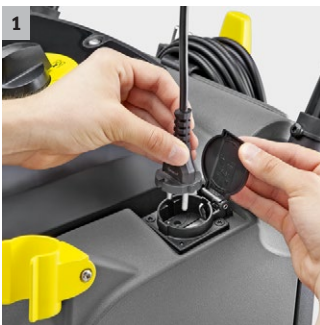

### 1 Power outlet for PW 30

- The integrated power outlet enables flexible use of the PW 30/1 without an additional power source.
- When not in use, the power outlet is effectively protected by an automatically closing flap.

### 2 Removable dirty water tank

- To protect against dirt, the waste water tank handle is attached to the outside.
- The dirty water tank is easy to remove and can also be used for filling the fresh water tank.