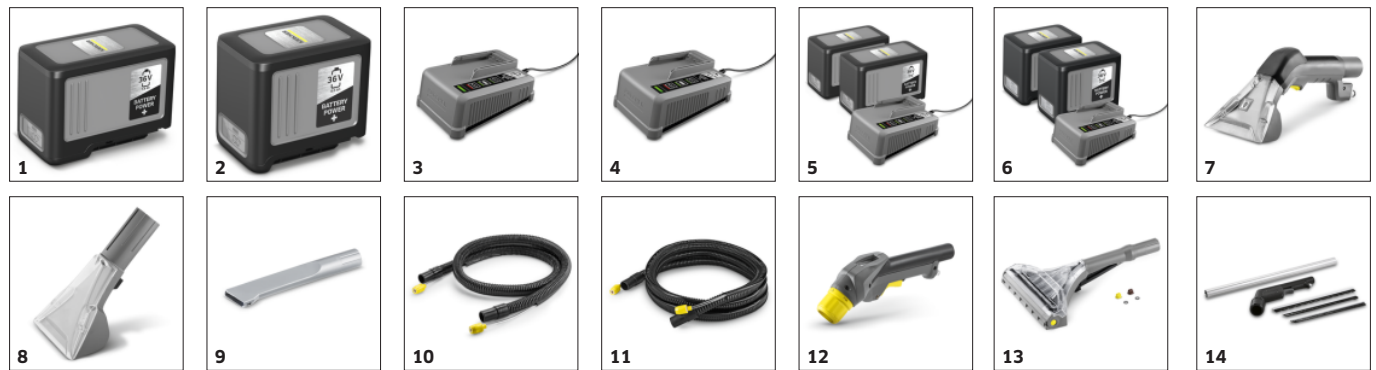

- Ideal for use in tight spaces (e.g. vehicle interiors).
- Ergonomic design.
- Comfortable handle and good to the touch.

ACCESSORIES FOR PUZZI 9/1 BP PACK

1.101-701.0

		Order no.	Description	
BATTERIES				
Battery Power+ 36/75	1	2.445-043.0	A capacity of 7.5 Ah guarantees long runtimes for the Battery Power+ 36 V lithium-ion battery. Very powerful, with Real Time Technology via LCD display and protection against overcurrent.	■
Battery Power+ 36/60	2	2.042-022.0	Extremely powerful Battery Power+ 36 V lithium-ion battery with a capacity of 6.0 Ah for a long runtime. With innovative Real Time Technology via LCD display and voltage monitoring.	□
BATTERY CHARGERS				
Fast charger Battery Power+ 36/60	3	2.445-045.0	Charge all 36 V Kärcher Battery Power and Kärcher Battery Power+ lithium-ion batteries with max. 6 A charging current: Quick charger with LED operating status indicator. Easy wall mounting.	■
Universal charger Battery Power+ 18-36	4	2.445-054.0	Universal charging unit Battery Power+ with LED operating status indicator for charging all 18 and 36 V Kärcher Battery Power and Kärcher Battery Power+ lithium-ion batteries. Suitable for wall mounting.	□
STARTER KIT				
Starter kit Battery Power+ 36/75	5	2.445-070.0	Starter Kit Battery Power+ 36/75 with 2 36-V/7.5-Ah batteries and 36-V quick charger for our 36 V Kärcher Battery Power and Kärcher Battery Power+ battery platform devices.	□
Starter kit Battery Power+ 36/60	6	2.445-071.0	Kärcher Battery Power+ 36/60 Starter Kit for all machines in the Kärcher 36 V Battery Power+ battery platform. Scope of delivery: 2x 36 V/6.0 Ah batteries and the compatible 36 V quick charger.	□
SPRAY EXTRACTION MACHINES				
Upholstery tools				
Short upholstery nozzle, ergonomic, with integrated handle for PuZZi	7	4.130-063.0	Ideal in confined areas: very short and ergonomic upholstery nozzle with integrated handle (DN 32) made of plastic for deep cleaning with the PuZZi spray extraction cleaner from Kärcher.	■
Upholstery nozzle for insertion into spray/vacuum gun for PuZZi	8	4.130-001.0	Ideal for spray extraction in confined areas: the compact, 110 mm wide upholstery nozzle for use with the spray/vacuum gun of Kärcher PuZZi spray extraction cleaners.	□
Crevice nozzle PuZZi	9	4.130-010.0	Crevice nozzle for spray extraction machines.	□
Spray/suction hoses				
Spray/suction hose PuZZi, 2.5 m long	10	6.394-826.0	Spray/suction hose, 2.5 m long. Suitable for PuZZi spray extraction cleaners from Kärcher.	■
PuZZi spray/suction hose, 4.0 m	11	6.394-375.0	Spray/suction hose with a diameter of 32 mm and a length of 4 m. Suitable for PuZZi spray extraction cleaners from Kärcher.	□
Other				
Spray/suction gun PuZZi DN32	12	4.130-000.0	Practical spray/suction gun with nominal width DN 32 for cleaning upholstery, textile surfaces and carpet with upholstery, crevice or floor nozzles of the PuZZi spray extraction cleaners from Kärcher.	□
Floor tools				
Flexible floor nozzle PuZZi, 240 mm wide	13	4.130-008.0	Floor nozzle with flexible squeegee and transparent section for optimal cleaning of carpets with the PuZZi spray extraction cleaner from Kärcher. Width: 240 mm.	□
Stone carpet tools				
Stone carpet, hard-surface tool	14	4.130-117.0	Two-part, quick connect plastic coupling, wet floor nozzle (metal) with spray nozzle.	□