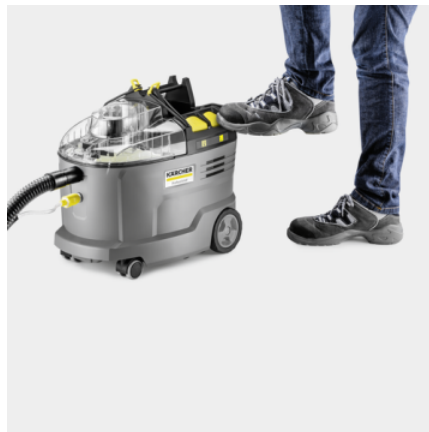

PUZZI 9/1 BP PACK

The Puzzi 9/1 Bp Pack cordless spray extraction cleaner for maximum flexibility in fibre-deep cleaning of upholstery. With an extra-short upholstery nozzle, 36 V Kärcher Battery Power+ battery and fast charger.

Made in Europe

Order no. 1.101-701.0

- Powerful Kärcher Battery Power+ 36V battery
- Time-saving quick charger
- Extremely sturdy yet easy to use

Technical data

EAN code	4054278681214	
Battery platform	36 V battery platform	
Area performance	m²/h	12 - 18
Tank of fresh/dirty water	l	9 / 7
Air flow	l/s	57
Vacuum	kPa	15
Spray volume	l/min	0.5
Spray pressure	MPa	0.16 - 0.22
Turbine capacity	W	550
Pump capacity	W	4
Rated input power	W	575
Sound pressure level	dB(A)	70
Standard accessory ID	ID 32	
Battery type	Removable lithium-ion battery	
Voltage	V	36
Capacity	Ah	7.5
Number of batteries required	piece(s)	1
Runtime per battery charging	min	Normal mode: 35 (7.5 Ah) / Normal mode: 27 (6.0 Ah)
Battery charging time with fast charger 80%/100%	min	58 / 81
Charging current	A	6
Power supply for battery charger	V / Hz	100 - 240 / 50 - 60
Weight without accessories	kg	7.6

Equipment

Variant	Battery and charger included	
Battery	36 V / 7.5 Ah Battery Power+ battery (1 piece)	
Battery charger	36 V Battery Power+ quick charger (1 pc.)	
Spray/suction hose	m	2.5
Hose transport lock	■	
Motor protection filters	■	
Fresh water filter	■	
Integrated accessory storage	■	
Storage compartment for cleaning agent tabs	■	
Removable 2-in-1 container for fresh/dirty water	■	
Detergent	RM 760 tabs / 2 Tabs	

■ included in the scope of supply.

Weight incl. packaging	kg	15
Dimensions (L × W × H)	mm	540 × 332 × 460

Powerful Kärcher Battery Power+ 36V battery

- Cordless freedom of movement.
- Real Time Technology with LCD battery display: remaining running time, remaining charging time and battery capacity.
- Compatible with all machines from the 36 V Kärcher Battery Power+ battery platform.