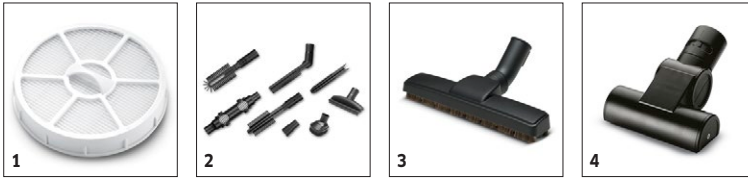

4 Parking position

- Quick and secure device parking during working interruptions.

VC 3

- Removable waste container
- No filter bag required
- HEPA hygiene filter (EN 1882:1998)

Technical data

Order no.	1.198-125.0	
EAN code	4054278206738	
Rated input power	W	700
Operating radius	m	7.5
Waste container capacity	l	0.9
Sound power level	dB(A)	76
Current type	V / Hz	220 - 240 / 50 - 60
Weight without accessories	kg	4.4
Dimensions (L × W × H)	mm	388 × 269 × 334

Equipment

Suction hose	m	1.5 / with curved handle
Telescopic suction tube		■
Switchable dry floor nozzle		■
HEPA 12 filter (EN 1822:1998)		■
Automatic cable rewind		■
Practical parking position		■
Crevice nozzle		■
Floor nozzle		■
Soft dusting brush		■

■ Included in the scope of supply.

VC 3

1.198-125.0

		Order no.	Quantity				Price	Description	
Filters									
HEPA hygiene filter*	1	2.863-238.0	1 piece(s)					The HEPA hygiene filter (EN 1822:1998) for the Kärcher VC 3 multi-cyclone vacuum cleaner safely and reliably filters the finest dirt, such as pollen and allergy-triggering particles. Ideal for allergy sufferers.	■
Accessory kits									
VC cleaning kit	2	2.863-255.0						The VC cleaning kit extends the variety of applications for the vacuum cleaner range. This makes cleaning tasks simpler and easier.	□
Nozzles									
Parquet nozzle	3	2.863-260.0	1 piece(s)					The Kärcher parquet nozzle with soft bristles for the gentle cleaning of parquet floors and other sensitive hard floors.	□
Turbo upholstery nozzle	4	2.903-001.0	1 piece(s)					Practical nozzle with rotating air-driven brush. Cleans upholstered furniture and textile surfaces with particular thoroughness. Ideal for removing pet hair. Working width: 160mm	□