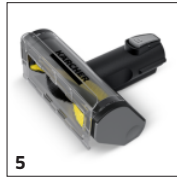

ACCESSORIES FOR VC 4 CORDLESS MYHOME

1.198-630.0

		Order no.	Description	
VACUUMS				
Filters				
Exhaust air foam filter	1	2.863-317.0	The exhaust air foam filter filters fine dirt particles from the air during vacuuming and is compatible with the VC 4 Cordless myHome and VC 4 Cordless Premium myHome devices.	■
Air inlet filter	2	2.863-319.0	Filters finer particles from the air during vacuuming: The air inlet filter is suitable for the VC 4 Cordless myHome, VC 6 Cordless ourFamily and VC 7 Cordless yourMax devices.	■
Spare batteries				
Replacement battery	3	2.863-362.0	More run time when cleaning: the replacement battery for all variants of the VC 4 Cordless myHome extends the operating time by 30 minutes without having to stop to recharge.	□
Accessory kits				
Car accessory set	4	2.863-323.0	With the car accessories set for the VC 4 Cordless myHome, VC 6 Cordless ourFamily and VC 7 Cordless yourMax model, you clean vehicle interiors in an instant.	□
Nozzles				
Mini turbo brush	5	2.863-090.0	Extra suction power for maximum cleaning performance: the mini-turbo brush delivers optimal dirt pick-up and removes even pet hair effectively. Available as an accessory for cordless vacuum cleaners.	□
Soft brush	6	2.863-320.0	Cleans sensitive surfaces gently and carefully: The soft brush is the ideal accessory for the VC 4 Cordless myHome, VC 6 Cordless ourFamily and VC 7 Cordless yourMax devices.	□
Hardfloor nozzle	7	2.863-322.0	The Kärcher hard floor nozzles for the bagless battery powered vacuum cleaners VC 4 Cordless myHome, VC 6 Cordless ourFamily and VC 7 Cordless yourMax even clean sensitive hard floors gently.	□
Special applications				
Filter cleaning tool	8	2.863-321.0	Thanks to the filter cleaning tool for the VC 4 Cordless myHome, VC 6 Cordless ourFamily and VC 7 Cordless yourMax devices, the air intake filter can be easily cleaned.	□

■ Included in the scope of supply. □ Available accessories. ○ Detergents.