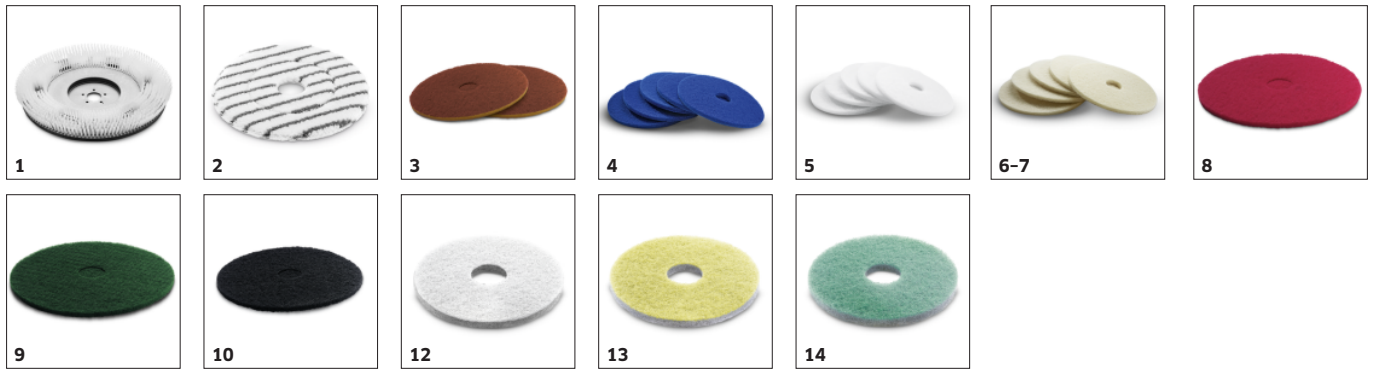

ACCESSORIES FOR BDS 43/ ORBITAL C SPRAY

1.291-253.0

	Order no.	Description	
DISC BRUSHES			
Orbital disc brush	1 6.370-268.0	Standard disc brush for regular maintenance cleaning.	☐
DISC PADS / PAD DRIVE BOARDS			
Microfibre pad			
Microfibre pad, White, 430 mm, 5 Piece(s)	2 6.371-346.0	Microfibre disc pad for the reliable and gentle removal of grey haze. Ideal for fine stoneware tiles.	☐
Pads			
Pad, hard, brown, 432 mm, 5 Piece(s)	3 6.371-344.0	Very abrasive disc pad for chemical-free care film and decoating.	☐
Pad, soft, blue, 432 mm, 5 Piece(s)	4 6.369-471.0	5 pads, soft, blue. 432 mm diameter. For cleaning all floors.	☐
Pad, very soft, White, 432 mm, 5 Piece(s)	5 6.369-469.0	Soft, non-abrasive pad for polishing to a dazzling shine.	☐
Natural hair pad, soft, natural, 432 mm, 5 Piece(s)	6 6.371-149.0	The soft, beige natural-hair disc pad is ideal for cleaning and high-gloss polishing.	☐
Pad, soft, beige, 432 mm, 5 Piece(s)	7 6.371-081.0	Beige-coloured pad for ultra high-speed polishing and cleaning.	☐
Pad, medium-soft, red, 432 mm, 5 Piece(s)	8 6.369-470.0	Red, standard disc pad for regular maintenance cleaning.	☐
Pad, medium-hard, green, 432 mm, 5 Piece(s)	9 6.369-472.0	Green, abrasive roller pad for deep cleaning, as well as the removal of sticky dirt.	☐
Pad, hard, Black, 432 mm, 5 Piece(s)	10 6.369-473.0	Black, very abrasive disc pad for the deep cleaning of hard-wearing floor coverings with very sticky dirt.	☐
Pad drive boards			
Disk 17", 431 mm	11 6.435-486.0		☐
Diamond pad			
Diamond pad, coarse, White, 432 mm, 5 Piece(s)	12 6.371-256.0	White, coarse diamond disc pad for hard floor coverings. Removes minor scratches and creates a clean, even matt base for further treatment with yellow diamond disc pad.	☐
Diamond pad, medium, Yellow, 432 mm, 5 Piece(s)	13 6.371-257.0	Yellow, diamond disc pad for treating and maintaining hard floor coverings. For a silky matt surface which can then be polished with the green diamond disc pad.	☐
Diamond pad, fine, green, 432 mm, 5 Piece(s)	14 6.371-238.0	Green, fine diamond disc pad for polishing polishable floor coverings. Creates high-gloss surfaces and can also be used for crystallisation.	☐

■ Included in the scope of supply. □ Available accessories.