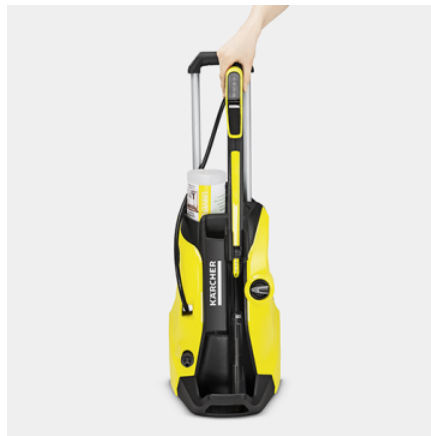

K 5 FULL CONTROL

Pressure washer with pressure display on the spray gun – for the right pressure for every surface. Perfect for regular use on moderate dirt. 40 m²/h area performance.

Order no.

1.324-500.0

- Full Control Power trigger gun with pressure level display on an LED display
- Maximum stability thanks to low centre of gravity, hose guide and larger base
- Highly efficient water-cooled motor

Technical data

Equipment

High-pressure gun		G 145 Q Full Control
Vario Power Jet		■
Dirt Blaster		■
High-pressure hose	m	8
Device-side Quick Connect		■
Detergent application via		Plug 'n' Clean system
Telescopic handle		■
Water-cooled motor		■
Soft bag		■
Integrated water filter		■
Adapter for A3/4" garden hose connector		■

■ Included in the scope of supply.

Power gun Full Control and spray lances

- Three pressure settings and a detergent setting ensure the optimal setting for every surface.
- The pressure can be regulated by twisting the Vario Power spray lance until the desired level is reached.
- The LED display on the Full Control Power trigger gun allows easy checking of the setting.