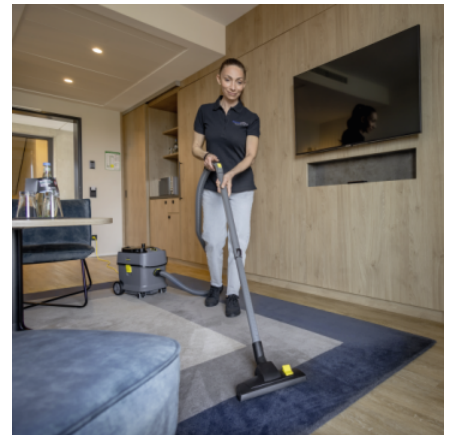

Ultra-quiet: virtually silent operation at just 52 dB(A)

- Perfect for daytime cleaning.
- Reduced noise pollution even at night.
- Reduces risks such as stress or hearing damage.