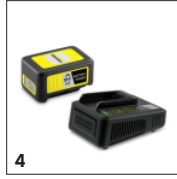

ACCESSORIES FOR HGE 36-60 BATTERY SET 1.444-251.0

		Order no.	Description	
BATTERIES				
Battery Power 36/25	1	2.445-030.0	36 V / 2.5 Ah Kärcher Battery Power exchangeable battery with innovative Real Time Technology incl. LCD display to indicate battery level. Suitable for use in all devices on the 36 V Kärcher battery platform.	■
Battery Power 36/50	2	2.445-031.0	36 V / 5.0 Ah Battery Power exchangeable battery with innovative Real Time Technology incl. LCD display to show the battery level. Suitable for all devices on the 36 V Kärcher battery platform.	□
BATTERY CHARGERS				
Fast Charger Battery Power 36 V	3	2.445-033.0	With the fast charger, the 36 V/2.5 Ah exchangeable battery can be charged to 80% in just 48 minutes. Also suitable for all other batteries on the 36 V Kärcher battery platform.	■
STARTERKIT BATTERIES AND BATTERY CHARGERS				
Starter kit Battery Power 36/25	4	2.445-064.0	The Battery Power 36/25 Starter Kit includes a 36 V/2.5 Ah Battery Power exchangeable battery and a 36 V fast charger. For all devices on the 36 V Kärcher battery platform.	□
Starter kit Battery Power 36/50	5	2.445-065.0	Battery Power 36/50 Starter Kit incl. 36 V/5.0 Ah Battery Power exchangeable battery and 36 V fast charger. Suitable for use in all devices on the 36 V Kärcher battery platform.	□
BATTERIES				
Battery Power+ 36/60	6	2.042-022.0	Extremely powerful Battery Power+ 36 V lithium-ion battery with a capacity of 6.0 Ah for a long runtime. With innovative Real Time Technology via LCD display and voltage monitoring.	□

■ Included in the scope of supply. □ Available accessories. ○ Detergents.