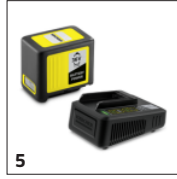

ACCESSORIES FOR HGE 36-60 BATTERY SET 1.444-251.0

		Order no.	Description	
BATTERIES				
Battery Power 36/25	1	2.445-030.0	36 V / 2.5 Ah Kärcher Battery Power exchangeable battery with innovative Real Time Technology incl. LCD display to indicate battery level. Suitable for use in all devices on the 36 V Kärcher battery platform.	■
Battery Power 36/50	2	2.445-031.0	36 V / 5.0 Ah Battery Power exchangeable battery with innovative Real Time Technology incl. LCD display to show the battery level. Suitable for all devices on the 36 V Kärcher battery platform.	□
BATTERY CHARGERS				
Fast Charger Battery Power 36 V	3	2.445-033.0	With the fast charger, the 36 V/2.5 Ah exchangeable battery can be charged to 80% in just 48 minutes. Also suitable for all other batteries on the 36 V Kärcher battery platform.	■
STARTERKIT BATTERIES AND BATTERY CHARGERS				
Starter kit Battery Power 36/25	4	2.445-064.0	The Battery Power 36/25 Starter Kit includes a 36 V/2.5 Ah Battery Power exchangeable battery and a 36 V fast charger. For all devices on the 36 V Kärcher battery platform.	□
Starter kit Battery Power 36/50	5	2.445-065.0	Battery Power 36/50 Starter Kit incl. 36 V/5.0 Ah Battery Power exchangeable battery and 36 V fast charger. Suitable for use in all devices on the 36 V Kärcher battery platform.	□
BATTERIES				
Battery Power+ 36/60	6	2.042-022.0	Extremely powerful Battery Power+ 36 V lithium-ion battery with a capacity of 6.0 Ah for a long runtime. With innovative Real Time Technology via LCD display and voltage monitoring.	□

■ Included in the scope of supply. □ Available accessories. ○ Detergents.