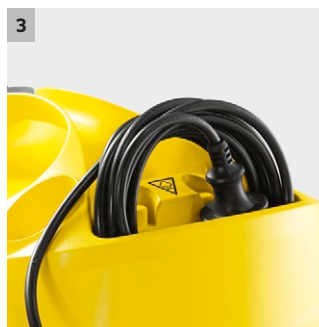

SC 4 EasyFix

Convenient and uninterrupted steam cleaning: With the SC 4 EasyFix steam cleaner with floor nozzle EasyFix and a permanently refillable, removable water tank.

1 Continuously refillable, detachable water tank

- Interruption-free cleaning and convenient water filling.

2 Floor cleaning set EasyFix with flexible joint on the floor nozzle and convenient hook-and-loop fixing for the floor cleaning cloth

- Optimal cleaning results on all types of hard floors around the home thanks to efficient lamella technology.
- Contactless cloth changing without contact with dirt, and convenient attachment of the floor cleaning cloth thanks to the hook-and-loop system.

SC 4 EasyFix

- Detachable, continuously fillable tank for an uninterrupted work
- Separate cable storage compartment
- With floor cleaning set EasyFix

Technical data

Order no.	1.512-450.0	
EAN code	4054278313023	
Test certificate*	Kills up to 99.999% of coronavirus* and 99.9% bacteria**	
Area performance per tank filling	m²	approx. 100
Heat-up time	min	4
Boiler/tank capacity	l	0.5 + 0.8 / (removable tank)
Max. steam pressure	bar	max. 3.5
Heating output	W	2000
Supply voltage	Ph / V / Hz	1 / 220 - 240 / 50 - 60
Cable length	m	4
Weight without accessories	kg	4.05
Dimensions (L x W x H)	mm	380 x 251 x 273