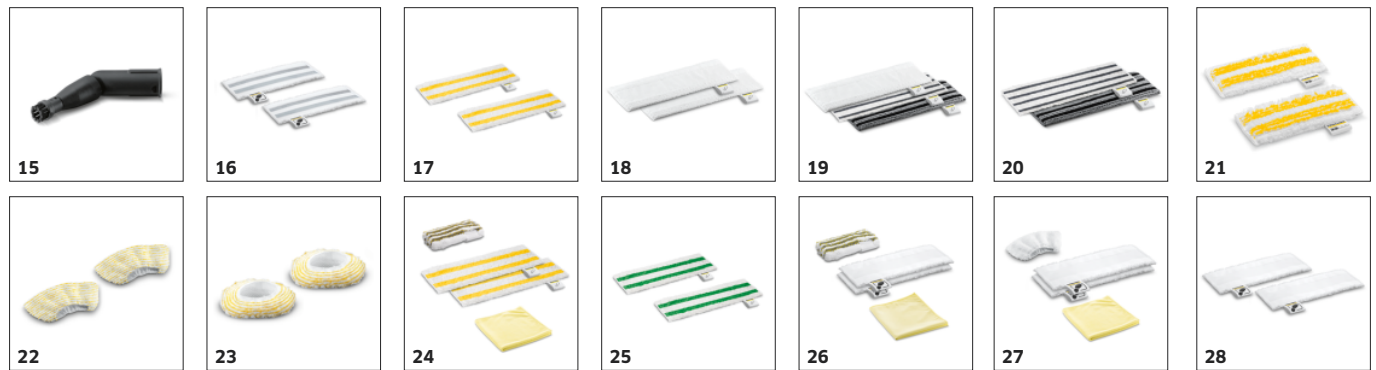

ACCESSORIES FOR SC 4 EASYFIX 1.512-630.0

		Order no.	Description	
STEAM CLEANER / STEAM VACUUM CLEANER / IRONING STATION				
Sets of brushes				
Steam turbo brush	15	2.863-159.0	No more tedious scrubbing! The steam turbo brush stands for effortless cleaning in half the time. It makes your work noticeably easier, especially when cleaning crevices, joints and corners.	☐
Cloth kit				
Abrasive cloth set abrasiv for floor nozzle EasyFix	16	2.863-309.0	The EasyFix abrasive floor cleaning cloths remove even stubborn stains from scratch-resistant stone floors. The hook-and-loop system allows easy attachment and removal without contact with dirt.	☐
Universal floor cloth set EasyFix	17	2.863-339.0	The universal floor cleaning cloths made of high-quality fine fibre are ideal for removing stubborn dirt with the steam cleaner. Thanks to the hook-and-loop system there is no contact with dirt when replacing the cloth.	☐
Sensitive floor cloth Set EasyFix	18	2.863-340.0	The Sensitive EasyFix floor cleaning cloth set with its two high-quality, soft floor cleaning cloths is perfect for gently cleaning sensitive, sealed floors.	☐
Allrounder floor cloth set EasyFix	19	2.863-341.0	The All-rounder EasyFix floor cleaning cloth set - perfect for any dirt and for any floor, from sensitive, sealed floors to stubborn dirt on tiles.	☐
Power floor cloth set EasyFix	20	2.863-342.0	Two floor cleaning cloths for thorough and hygienic cleaning of hard floors with medium to stubborn dirt.	☐
Cloth set for flexible hand nozzle	21	2.863-343.0	The cloths for the flexible hand nozzle are made from premium microfibre - to loosen and pick up even more dirt. The hook-and-loop system makes it easy to change the cloth without having to come into contact with dirt.	☐
Hand nozzle cover set	22	2.863-344.0	Set containing two covers for the hand nozzle. The covers are made from premium microfibre - to loosen and pick up even more dirt.	☐
Large round brush cover set	23	2.863-345.0	Two premium microfibre covers for the large round brush for better dirt removal and for dazzling results using the large round brush.	☐
Starter cloth set	24	2.863-346.0	The high-quality Starter cloth kit for steam cleaning contains two universal floor cleaning cloths, an abrasive cover for the hand nozzle and a polishing cloth.	☐
Re!Fibe universal floor cloth set EasyFix	25	2.863-379.0	The Re!Fibe floor cleaning cloths made from 100% recycled polyester with CiCLO® technology¹⁾ are ideal for removing stubborn dirt with the steam cleaner.	☐
Microfibre cloth set for bathrooms	26	2.863-266.0	The high-quality microfibre cloth set for steam cleaning in the bathroom contains two high-quality microfibre floor cloths, a microfibre abrasive cover for the hand nozzle and a microfibre polishing cloth.	☐
Microfibre cloth set for kitchens	27	2.863-265.0	The microfibre cloth set for steam cleaning in the kitchen contains two high-quality microfibre floor cloths, a microfibre cover for the hand nozzle and a microfibre stainless steel cloth.	☐
Microfibre cloth set for floor nozzle EasyFix	28	2.863-259.0	Cloth can be changed without having to come into contact with dirt: the high-quality Easyfix microfibre floor cloth. Thanks to the hook-and-loop system, they are easy and quick to attach to and remove from the EasyFix steam cleaner floor nozzle.	☐