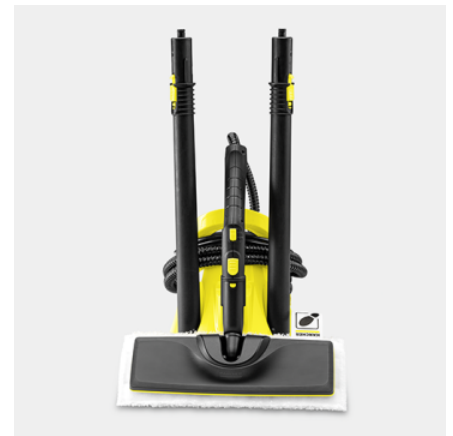

SC 2 DELUXE EASYFIX

The entry-level model for steam cleaning without chemicals: The compact SC 2 Deluxe EasyFix with illuminated LED ring for displaying the operating mode. Ideal for all hard surfaces throughout the home.

Equipment

Child safety lock	■	
Safety valve	■	
Steam flow control	on handle (two-step)	
Accessories bag	■	
EasyFix floor cleaning cloth	Piece(s)	1
Microfibre cover for hand nozzle	Piece(s)	1
Steam hose with trigger gun	m	2
Detail nozzle	■	
Hand nozzle	■	
Round brush, small (black)	Piece(s)	1
Crevice brush	■	
Floor nozzle	EasyFix	
Quantity of steam pipes	Piece(s)	2
Steam pipes length	m	0.5

LED light display on the device

- When the LED display lights up red, the device is still heating up. When it turns green, the device is ready to use.

Floor cleaning set EasyFix with flexible joint on the floor nozzle and convenient hook-and-loop fixing for the floor cleaning cloth

- Optimal cleaning results on all types of hard floors around the home thanks to efficient lamella technology.
- Contactless cloth changing without contact with dirt, and convenient attachment of the floor cleaning cloth thanks to the hook-and-loop system.
- Ergonomic, effective cleaning with full floor contact, regardless of the user's height, thanks to the flexible nozzle joint.