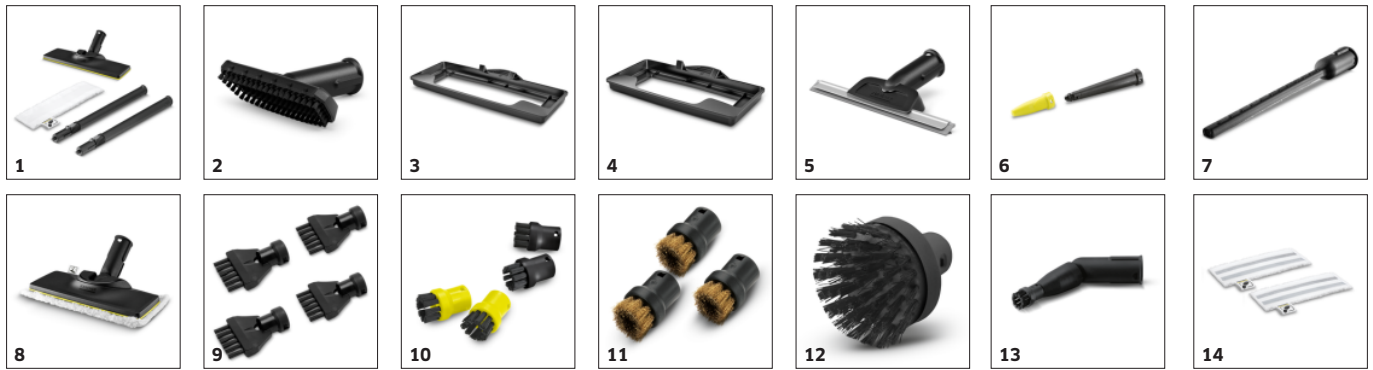

ACCESSORIES FOR SC 1 EASYFIX 1.516-330.0

		Order no.	Description	
STEAM CLEANER / STEAM VACUUM CLEANER / IRONING STATION				
Nozzles				
Floor cleaning set EasyFix for the SC 1	1	2.863-268.0	Cleanliness without contact with dirt: With the floor cleaning set EasyFix for the SC 1, the handheld steam cleaner can be quickly transformed into a 2-in-1 steam mop.	■
Hand nozzle	2	2.884-280.0	Hand tool with additional brushes for cleaning small areas such as shower cubicles, wall tiles, etc. Suitable for use with or without cover.	■
Carpet glider	3	2.863-269.0	Also ensures fresh carpet fibres: The carpet glider for easy attachment to the floor nozzle EasyFix. Ideal for steam cleaning carpets.	□
Mini carpet glider	4	2.863-298.0	Freshens up even irregularly shaped and difficult-to-reach carpeted surfaces using steam: the Mini carpet glider for effortless attachment to the EasyFix Mini floor nozzle without coming into contact with any dirt at all.	□
Window nozzle	5	2.863-025.0	Window nozzle for very easy and deep cleaning of glass, windows or mirrors with the steam cleaner.	□
Power nozzle set	6	2.863-263.0	The power nozzle set contains a power nozzle incl. extension piece. Perfect for effortless, eco-friendly cleaning in hard-to-reach areas, e.g. corners and crevices.	□
Textile care nozzle	7	2.863-233.0	Textile care nozzle for freshening up and smoothing clothes and textiles, as well as the effective elimination of odours. With integrated lint remover.	□
EasyFix Mini floor nozzle set	8	2.863-280.0	With convenient hook-and-loop system and compatible microfibre floor cloth: The EasyFix Mini floor nozzle set for steam cleaners enables cloth replacement without having to come into contact with dirt. Especially suitable for use in small spaces and hard-to-reach areas.	□
Sets of brushes				
Crevice brush set	9	2.863-324.0	Effortless and efficient crevice cleaning, all without chemicals: The practical crevice brush set comprises four black sets of crevice bristles and is perfect for cleaning tile joints.	□
Round brush set	10	2.863-264.0	Practical round brush set with two black and two yellow brushes - perfect for use in different areas.	□
Round brush kit with brass bristles	11	2.863-061.0	Round brush set with brass bristles for removing stubborn and ingrained dirt. Ideal for non-sensitive surfaces.	□
Big round brush	12	2.863-022.0	Use the large round brush to clean large areas in less time.	□
Steam turbo brush	13	2.863-159.0	No more tedious scrubbing! The steam turbo brush stands for effortless cleaning in half the time. It makes your work noticeably easier, especially when cleaning crevices, joints and corners.	□
Cloth kit				
Abrasive cloth set abrasiv for floor nozzle EasyFix	14	2.863-309.0	The EasyFix abrasive floor cleaning cloths remove even stubborn stains from scratch-resistant stone floors. The hook-and-loop system allows easy attachment and removal without contact with dirt.	□

■ Included in the scope of supply. □ Available accessories. ○ Detergents.