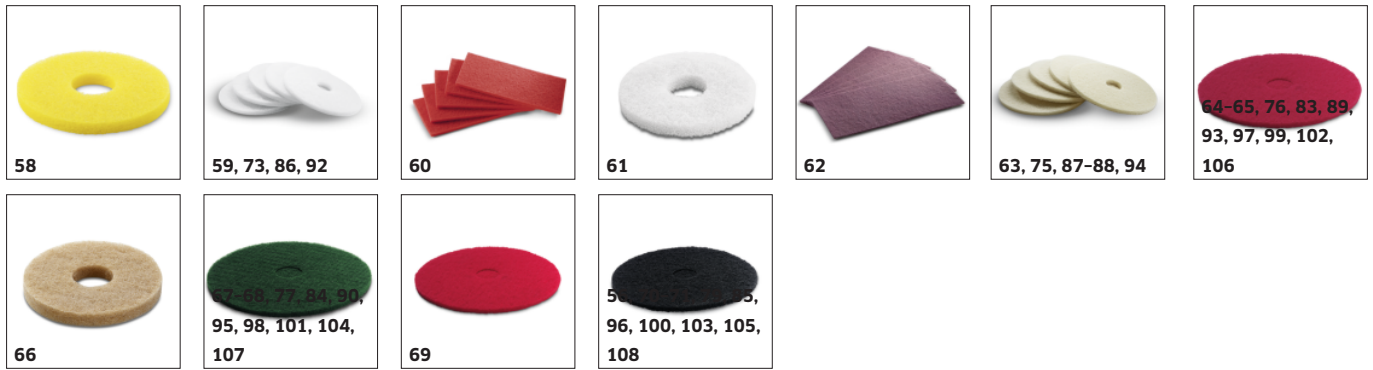

ACCESSORIES FOR B 40 W BP DOSE (ROLLER)

1.533-210.2

	Order no.	Description	
DISC PADS / PAD DRIVE BOARDS			
Pads			
PAD GREEN Ø 510mm (H0001779646)	57 9.380-053.0		☐
4 3 2 m m 5	58 9.548-116.0		☐
Pad, very soft, White, 330 mm, 5 Piece(s)	59 6.369-903.0	Soft, non-abrasive pad for polishing to a dazzling shine.	☐
Pad, medium-soft, red, 650 mm, 5 Piece(s)	60 6.371-000.0	Red, standard disc pad for regular maintenance cleaning.	☐
Pad, very soft, White, 170 mm, 1 Piece(s)	61 6.994-120.0	Soft, non-abrasive pad for polishing to a dazzling shine.	☐
Pad, hard, brown, 650 mm, 5 Piece(s)	62 4.642-025.0	Very abrasive disc pad for chemical-free care film and decoating.	☐
Pad, soft, beige, 330 mm, 5 Piece(s)	63 6.369-904.0	Beige-coloured pad for ultra high-speed polishing and cleaning.	☐
Pad, medium-soft, red, 533 mm, 5 Piece(s)	64 6.369-017.0	Red, standard disc pad for regular maintenance cleaning.	☐
Pad, medium-soft, red, 330 mm, 5 Piece(s)	65 6.369-905.0		☐
Pad, soft, beige, 170 mm, 1 Piece(s)	66 6.994-124.0	Beige-coloured pad for ultra high-speed polishing and cleaning.	☐
Pad, medium-hard, green, 533 mm, 5 Piece(s)	67 6.369-016.0	Green, abrasive roller pad for deep cleaning, as well as the removal of sticky dirt.	☐
Pad, medium-hard, green, 330 mm, 5 Piece(s)	68 6.369-906.0		☐
Pad, medium-soft, red, 170 mm, 1 Piece(s)	69 6.994-122.0	Red, standard disc pad for regular maintenance cleaning.	☐
Pad, hard, Black, 533 mm, 5 Piece(s)	70 6.369-015.0	Black, very abrasive disc pad for the deep cleaning of hard-wearing floor coverings with very sticky dirt.	☐

☐ Available accessories.