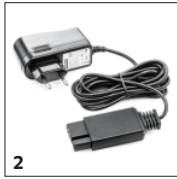

2

		Order no.	Description	
BATTERIES				
Battery with lithium-ion cells, 7.2 V/2.5 Ah	1	6.654-328.0	Battery with Li-ion cells (7.2 V/2.5 Ah) for Kärcher's EB 30/1 electric broom.	■
BATTERY CHARGERS				
Fast charger BC 1/1.8	2	6.645-915.0	Fast charger BC 1/1.8 for use with the Kärcher electric broom EB 30/1. Fully charges the device's lithium-ion battery in 90 minutes.	■

■ Included in the scope of supply. □ Available accessories.