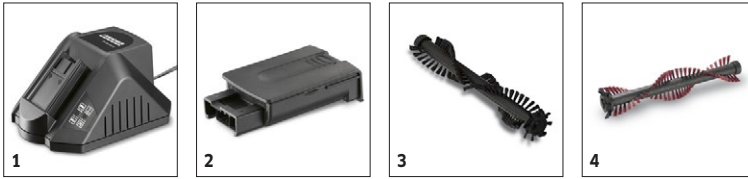

EB 30/1 Adv Li-Ion

The EB 30/1 Professional lithium-ion is the first battery-operated electric broom for professional users on the market. In addition to a 2nd exchangeable battery, the professional version also includes a quick charger instead of a mains charger. The newly developed machine has an interchangeable sweeper roller and a removable dirt container, making it a broom and dustpan in one. It allows the quick, quiet (56 dB[A]) and reliable cleaning of dirty areas on hard floors and carpets during business hours.

Quick charger BC 1/1.8	■
Roller brush, standard	■

■ Included in the scope of supply.

EB 30/1 ADV LI-ION

1.545-127.0

		Order no.	Quantity	ID	Length	Width	Price	Description	
Rechargeable batteries + chargers									
Universal quick charger	1	6.654-190.0	1 piece(s)					Universal quick charger for short charging times	■
Replacement battery with lithium-ion cells, 7.2 V/2.6 Ah	2	6.654-328.0	1 piece(s)					Replacement battery with Li-Ion cells (7.2 V/2.6 A) can be charged with a single or four slot quick charger.	■
Roller brushes for electric broom EB 30/1									
Roller brush	3	4.762-400.0	1 piece(s)					Black (normal).	■
	4	4.762-401.0	1 piece(s)					Red (soft), for hard surfaces.	□