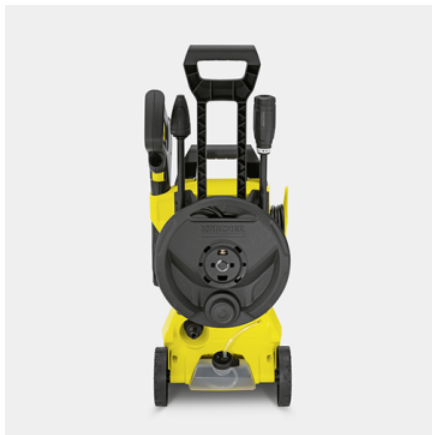

K 3 PREMIUM FULL CONTROL

The ideal pressure washer for occasional use on light dirt. The K 3 Premium Full Control displays the pressure on the trigger gun – ensuring the right pressure for every surface.

Order no. 1.602-650.0

- Full Control Power Gun with manual pressure level display
- Hose reel
- Detergent tank

Technical data

EAN code		4054278219899
Supply voltage	V	220 - 240
Pressure	bar / MPa	20 - max. 120 / 2 - max. 12
Flow rate	l/h	max. 380
Area performance	m²/h	25
Inlet temperature	°C	max. 40
Connection load	kW	1.6
Weight without accessories	kg	5.6
Weight incl. packaging	kg	7.9
Dimensions (L × W × H)	mm	351 × 281 × 600

Equipment

High-pressure gun		G 120 Q Full Control
Vario Power Jet		■
Dirt Blaster		■
Integrated HD hose reel		■
High-pressure hose	m	6
Device-side Quick Connect		■
Detergent application via		Tank
Integrated water filter		■
Adapter for A3/4" garden hose connector		■

■ included in the scope of supply.

Power gun Full Control and spray lances

- Three pressure settings and a detergent setting ensure the optimal setting for every surface.
- The pressure can be regulated by twisting the Vario Power spray lance until the desired level is shown.
- The manual display on the Full Control Power Gun allows easy checking of the setting.