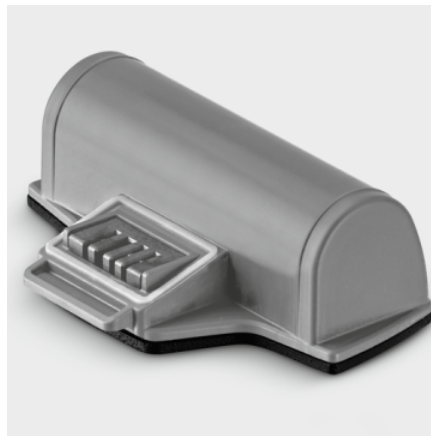

WVP 10 *EU

For smooth surfaces from windows to tiles: The battery powered WVP 10 window- and surface vacuum cleaner ensures perfect results without streaks, is comfortable to hold and even allows you to work overhead.

Order no. 1.633-550.0

- Suitable for all smooth surfaces
- Replaceable battery
- Large suction tank

Technical data

EAN code		4054278348599
Working width of suction nozzle	mm	280
Dirty water container capacity	ml	200
Battery charge time	min	180
Battery run time	min	35
Battery type		Removable lithium-ion battery
Battery voltage	V	3.7
Colour		anthracite
Weight without accessories	kg	1
Weight incl. packaging	kg	2
Weight incl. battery	kg	1
Dimensions (L × W × H)	mm	280 × 130 × 335

■ included in the scope of supply.

Lightweight, ergonomic and for universal use

- Suitable for all types of smooth surfaces – horizontal, vertical or even overhead.
- Comfortable handling and easy operation.
- Secure and comfortable handling thanks to rubber-coated handle.

Removable, replaceable battery

- Charge level is indicated via three LEDs above the on/off switch.

Convenient cleaning of edges

- Streak-free cleaning results right up to the edges thanks to the manually adjustable spacer.