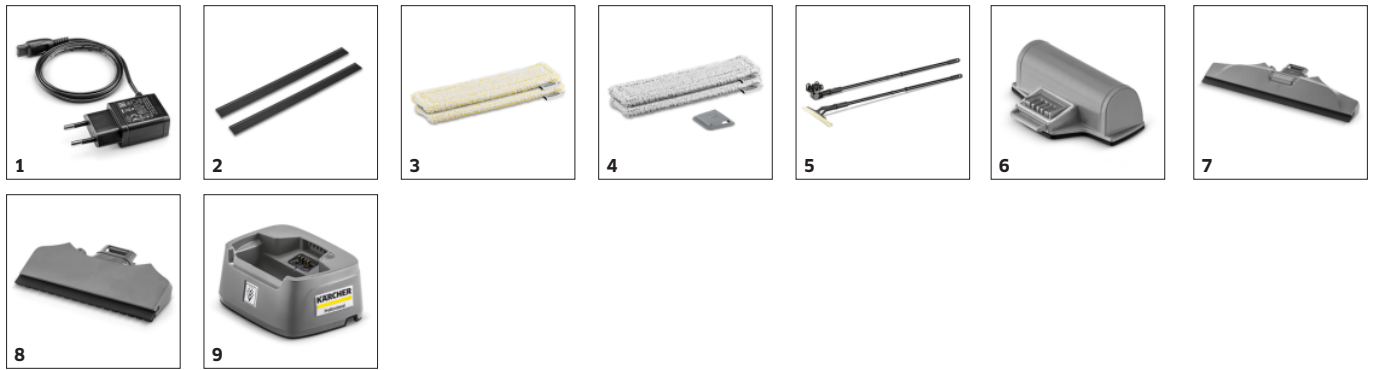

ACCESSORIES FOR WVP 10 *EU 1.633-550.0

		Order no.	Description	
BATTERY POWERED WINDOW CLEANER				
Power supply				
WV & KV battery charger	1	2.633-107.0	The battery charger for Kärcher Window Vacs and the cordless wiper.	■
Squeegee blades				
WV 2 / WV 5 squeegee blade, 280 mm	2	2.633-005.0	For replacing the squeegee blades of WV 50, WV 75, WV 2 and WV 5 Window Vacs. For streak-free cleanliness on all smooth surfaces - without leaving drips.	□
Wiping cloths				
WV indoor microfibre wiping cloths	3	2.633-130.0	The microfibre wiping cloth with hook-and-loop fastener fastening for optimal dirt removal with the spray bottle of the WV on all smooth surfaces.	□
WV outdoor microfibre wiping cloths	4	2.633-131.0	Ideal for external windows: the outdoor microfibre wiping cloth with hook-and-loop fastening and lots of abrasive fibres. Incl. scraper for stubborn dirt.	□
Extensions				
Extension kit	5	2.633-144.0	With the telescopic extension kit for the Window Vac and the vibrating cordless wiper, you can even clean high windows. Extendible from 0.6 to 1.5 metres.	□
Replacement batteries				
Exchangeable battery for the WV 5 and WVP	6	2.633-123.0	Non-stop cleaning: the exchangeable battery for the WV 5 and WVP window vacs makes this possible.	□
SUCTION NOZZLES				
Nozzle 280 mm	7	9.013-530.3	Spare nozzle, anthracite, 280 mm wide, for WVP window and surface vacuum cleaner.	■
Nozzle 170 mm	8	9.013-535.3	170 mm wide, anthracite-coloured spare nozzle for WVP window and surface vacuum cleaner.	□
BATTERIES AND BATTERY CHARGERS				
Replacement charging station WVP 10 Adv	9	2.633-041.0	Replacement quick-charging station for charging WVP battery 2.633-123.0. Charge time 50 minutes.	□

■ Included in the scope of supply. □ Available accessories.