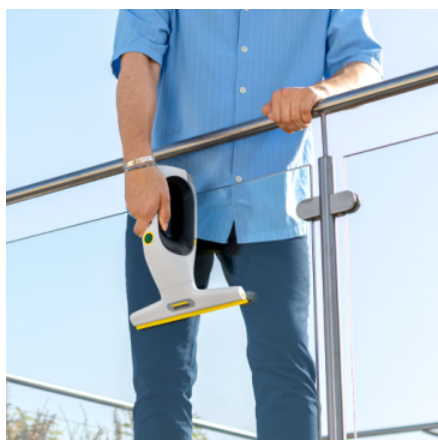

WV 2 UNIVERSAL PRECISION

Streak-free cleaning for all smooth surfaces! Clean three times faster thanks to 360° Comfort!Clean: the WV 2 Universal Precision Window Vac for a sparkling home.

Order no. 1.633-672.0

- Powerful cordless Window Vac, 360° cleaning of smooth surfaces
- Battery-powered, 35 min runtime, 120 ml tank capacity
- Standard spray bottle, wiping cloth, narrow suction nozzle and more besides

Technical data

360° Comfort!Clean

- The Window Vac enables convenient cleaning in all directions - even at an angle, horizontally or overhead.

USB-C charging for added convenience

- The use of universal charging cables means less electrical waste.