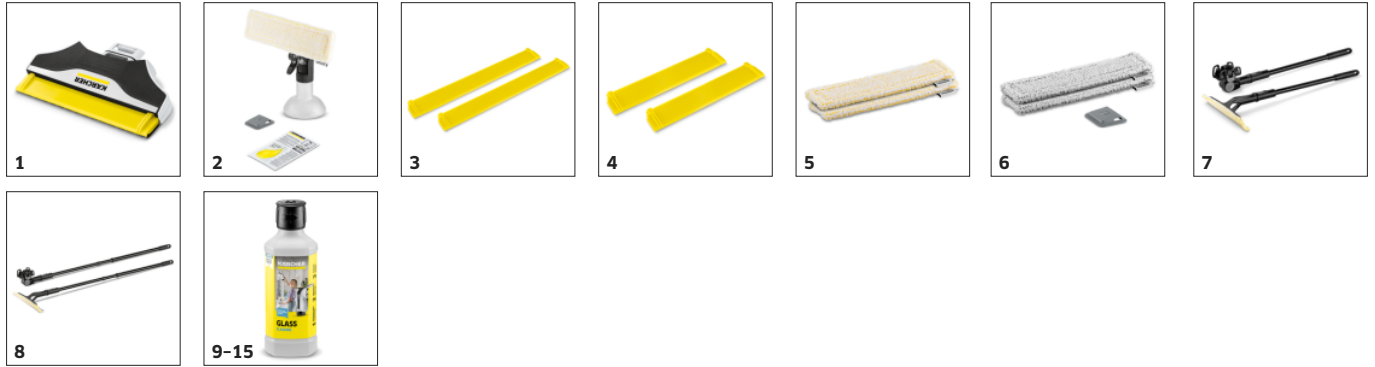

ACCESSORIES FOR WV 8 SIGNATURE LINE

1.633-785.0

	Order no.	Description	
BATTERY POWERED WINDOW CLEANER			
Nozzles			
Small suction nozzle 170 mm (white) for WV 4-4, WV 5 Ultra, WV 6, WV 7, WV 8	1	2.633-532.0 Perfect for lattice windows and other small window surfaces: the narrow suction nozzle for the WV 4-4, WV 5 Ultra, WV 6, WV 7 and WV 8 has a width of 170 millimetres.	■
Spray bottle			
spray bottle set Extra	2	2.633-129.0 The new Extra spray bottle set, including microfibre wiping cloth with Velcro fastening, wide and narrow wipers, rough dirt scraper and 20 ml window cleaner concentrate.	■
Squeegee blades			
WV 4-4, WV 5 Ultra, WV 6, WV 7, WV 8 squeegee blades (280 mm)	3	2.633-514.0 Replacement squeegee blades for streak-free cleanliness on all smooth surfaces - without dripping dirty water. Suitable for the WV 4-4, WV 5 Ultra, WV 6, WV 7 and WV 8 window vacs.	□
WV 4-4, WV 5 Ultra, WV 6, WV 7, WV 8 squeegee blades (170 mm)	4	2.633-513.0 Replacement squeegee blades for streak-free cleanliness on all smooth surfaces. Suitable for the narrow suction nozzles of our WV 4-4, WV 5 Ultra, WV 6, WV 7 and WV 8 window vacs.	□
Wiping cloths			
WV indoor microfibre wiping cloths	5	2.633-130.0 The microfibre wiping cloth with hook-and-loop fastener fastening for optimal dirt removal with the spray bottle of the WV on all smooth surfaces.	□
WV outdoor microfibre wiping cloths	6	2.633-131.0 Ideal for external windows: the outdoor microfibre wiping cloth with hook-and-loop fastening and lots of abrasive fibres. Incl. scraper for stubborn dirt.	□
Extensions			
Short extension set	7	2.633-606.0 Clean even higher windows effortlessly: with the short extension kit for your Kärcher Window Vac. Length: 0.6 metres.	□
Extension set	8	2.633-144.0 With the telescopic extension kit for the Window Vac and the vibrating cordless wiper, you can even clean high windows. Extendible from 0.6 to 1.5 metres.	□
GLASS CLEANERS			
Glass Cleaner RM 500	9	6.295-772.0	Perfect for streak-free cleaning of all smooth waterproof surfaces. Removes even stubborn dirt such as grease, insects and emissions.
Glass cleaning concentrate RM 500	10	6.295-795.0	
	11	6.295-796.0	
Glass cleaner cleaning agents 500, 500ml	12	6.295-881.0	
	13	6.295-890.0	
RM glass cleaner 500, 500ml *AT	14	6.295-933.0	○

■ Included in the scope of supply. □ Available accessories. ○ Detergents.