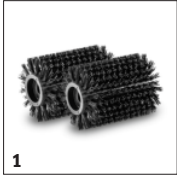

Equipment

Roller brushes for wooden surfaces	piece(s)	2
Two water nozzles		■
Valve for controlling the water volume		■
Storage position		■
Ergonomic handle and grip		■

■ Included in the scope of supply.

Two high-quality rotating roller brushes (included in the scope of supply for wooden surfaces)

- Thorough and even cleaning of wooden surfaces in outside areas with good area performance.

Two nozzles above the roller brushes

- Loosens and removes dirt in a single step. Removes stubborn dirt.

Water volume can be regulated via a valve

- Water-efficient cleaning.

ACCESSORIES FOR PCL 4 PATIO CLEANER 1.644-000.0

		Order no.	Description	
PATIO CLEANER				
Roller brushes stone surfaces	1	2.644-121.0	The ideal addition for cleaning patios and balconies: The two-part roller set for the PCL 4 patio cleaner. Effortlessly removes organic growth and moss from smooth stone tiles in outside areas.	<input type="checkbox"/>
Roller brushes wooden surface	2	2.644-226.0	Dirt in outside areas is removed completely and evenly with the brush heads of the two-part roller set for the PCL 4. Wooden surfaces and WPC floor coverings will look good as new again.	<input type="checkbox"/>