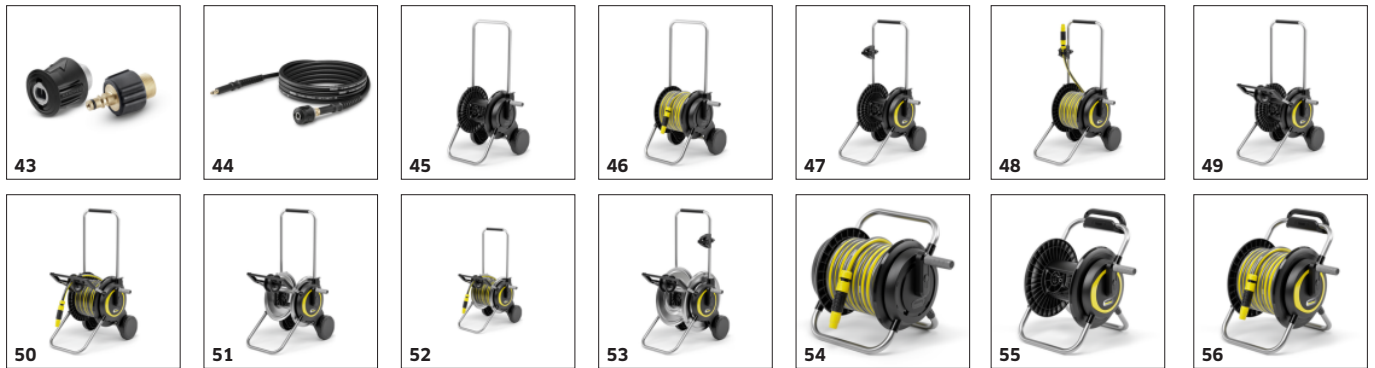

■ Included in the scope of supply. □ Available accessories. ○ Detergents.

ACCESSORIES FOR K 2 COMPACT 1.673-500.0

		Order no.	Description	
HIGH-PRESSURE HOSES				
High-Pressure replacement hose kit system starting 1992				
Extension hose adapter kit	43	2.643-037.0	Two-part adapter set for connecting an extension hose with screw thread to a pressure washer with a Quick Connect system. Not for hose reel machines.	<input type="checkbox"/>
High-pressure extension hose: System for devices with Quick Connect system				
XH 6 Q extension hose Quick Connect	44	2.641-709.0	High-pressure extension hose for greater flexibility. 6 m robust DN 8 quality hose for durability. For K 2 to K 7 series from 2008 with Quick Connect adapter. Connect between spray gun and high-pressure hose.	<input type="checkbox"/>
HOSE STORAGE AND HOSE TROLLEY				
HT 2	45	2.645-361.0	The mobile and stable hose trolley impresses with its extra wide base for maximum stability. A compact model with a height-adjustable handle for small gardens.	<input type="checkbox"/>
HT 2.20 Set	46	2.645-362.0	The compact and mobile hose trolley with an extra wide base for maximum stability, 20 m Kärcher hose, watering accessories and nozzle, as well as a height-adjustable handle.	<input type="checkbox"/>
HT 3	47	2.645-363.0	Mobile and stable: The hose trolley for medium-sized gardens scores points with its extra-wide base for maximum stability and its height-adjustable handle. Includes nozzle holder.	<input type="checkbox"/>
HT 3.20 Set	48	2.645-364.0	The hose trolley with nozzle holder impresses with its extra wide base for maximum stability, height-adjustable handle, 20 m garden hose and watering accessories.	<input type="checkbox"/>
HT 4	49	2.645-365.0	Everything under control: the hose trolley scores points with its robust hose reel, extra-wide base for maximum stability, precise hose guide and height-adjustable handle.	<input type="checkbox"/>
HT 4.20 Set	50	2.645-366.0	The mobile hose trolley set impresses with its extra wide base, precise hose guide and height-adjustable handle and is ready for immediate use, including a 20 m hose and accessories.	<input type="checkbox"/>
HT 5 M	51	2.645-367.0	The mobile and stable hose trolley impresses with a robust metal hose reel, extra-wide base, precise hose guide and height-adjustable handle.	<input type="checkbox"/>
HT 5.20 M Set	52	2.645-368.0	The hose trolley scores points with its robust metal reel, wide base for high stability and 20 m hose and is ready for immediate use with the enclosed watering accessories.	<input type="checkbox"/>
HT 6 M	53	2.645-369.0	The mobile and stable hose trolley scores points with a robust metal hose reel and an extra-wide base, as well as precise hose guides and a height-adjustable handle.	<input type="checkbox"/>
HR 2.10 Set	54	2.645-370.0	Complete set for convenient watering and space-saving hose storage. Ready for immediate use with a 10 m Kärcher garden hose, connectors, tap adapter and nozzle.	<input type="checkbox"/>
HR 3	55	2.645-371.0	One hose reel - two functions: the HR 3 is used both for storing the hose on the wall and for mobile use in the garden. This is what flexible watering looks like.	<input type="checkbox"/>
HR 3.20 Set	56	2.645-372.0	One hose reel - two functions: the HR 3.20 set with 20 m hose and accessories is used both for storing the hose on the wall and for mobile use in the garden.	<input type="checkbox"/>