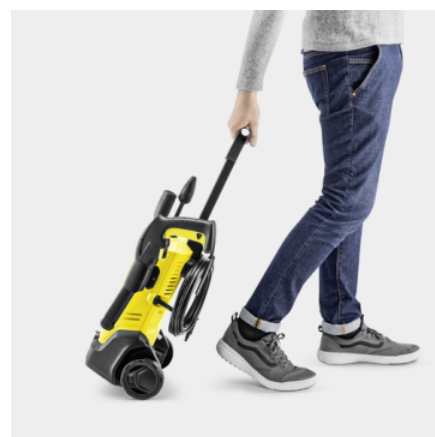

Large wheels

- For safe and convenient transport, even on rough terrain, such as garden paths.
- Easy to manoeuvre.