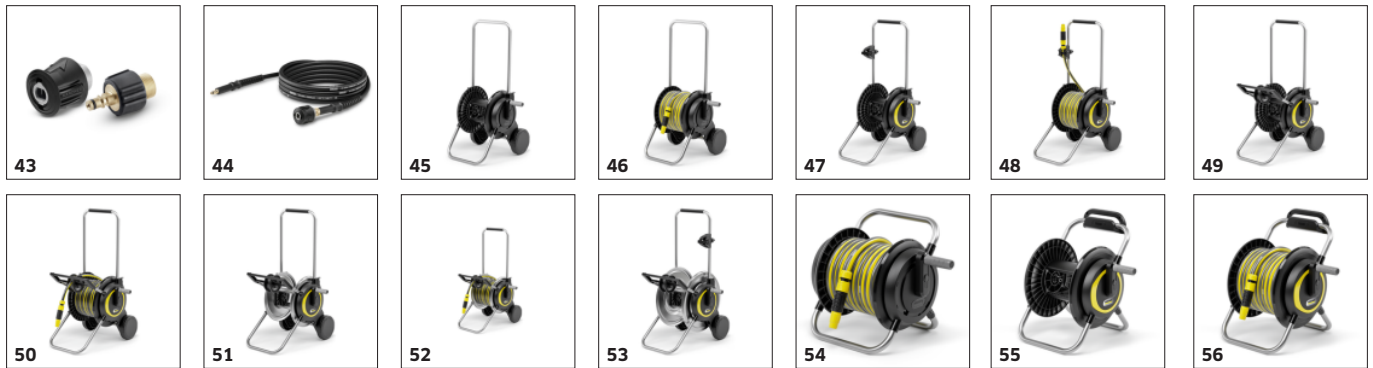

ACCESSORIES FOR K 3 1.676-350.0

		Order no.	Description	
HIGH-PRESSURE HOSES				
High-Pressure replacement hose kit system starting 1992				
Extension hose adapter kit	43	2.643-037.0	Two-part adapter set for connecting an extension hose with screw thread to a pressure washer with a Quick Connect system. Not for hose reel machines.	☐
High-pressure extension hose: System for devices with Quick Connect system				
XH 6 Q extension hose Quick Connect	44	2.641-709.0	High-pressure extension hose for greater flexibility. 6 m robust DN 8 quality hose for durability. For K 2 to K 7 series from 2008 with Quick Connect adapter. Connect between spray gun and high-pressure hose.	☐
HOSE STORAGE AND HOSE TROLLEY				
HT 2	45	2.645-361.0	The mobile and stable hose trolley impresses with its extra wide base for maximum stability. A compact model with a height-adjustable handle for small gardens.	☐
HT 2.20 Set	46	2.645-362.0	The compact and mobile hose trolley with an extra wide base for maximum stability, 20 m Kärcher hose, watering accessories and nozzle, as well as a height-adjustable handle.	☐
HT 3	47	2.645-363.0	Mobile and stable: The hose trolley for medium-sized gardens scores points with its extra-wide base for maximum stability and its height-adjustable handle. Includes nozzle holder.	☐
HT 3.20 Set	48	2.645-364.0	The hose trolley with nozzle holder impresses with its extra wide base for maximum stability, height-adjustable handle, 20 m garden hose and watering accessories.	☐
HT 4	49	2.645-365.0	Everything under control: the hose trolley scores points with its robust hose reel, extra-wide base for maximum stability, precise hose guide and height-adjustable handle.	☐
HT 4.20 Set	50	2.645-366.0	The mobile hose trolley set impresses with its extra wide base, precise hose guide and height-adjustable handle and is ready for immediate use, including a 20 m hose and accessories.	☐
HT 5 M	51	2.645-367.0	The mobile and stable hose trolley impresses with a robust metal hose reel, extra-wide base, precise hose guide and height-adjustable handle.	☐
HT 5.20 M Set	52	2.645-368.0	The hose trolley scores points with its robust metal reel, wide base for high stability and 20 m hose and is ready for immediate use with the enclosed watering accessories.	☐
HT 6 M	53	2.645-369.0	The mobile and stable hose trolley scores points with a robust metal hose reel and an extra-wide base, as well as precise hose guides and a height-adjustable handle.	☐
HR 2.10 Set	54	2.645-370.0	Complete set for convenient watering and space-saving hose storage. Ready for immediate use with a 10 m Kärcher garden hose, connectors, tap adapter and nozzle.	☐
HR 3	55	2.645-371.0	One hose reel - two functions: the HR 3 is used both for storing the hose on the wall and for mobile use in the garden. This is what flexible watering looks like.	☐
HR 3.20 Set	56	2.645-372.0	One hose reel - two functions: the HR 3.20 set with 20 m hose and accessories is used both for storing the hose on the wall and for mobile use in the garden.	☐

☐ Available accessories. ☐ Detergents.