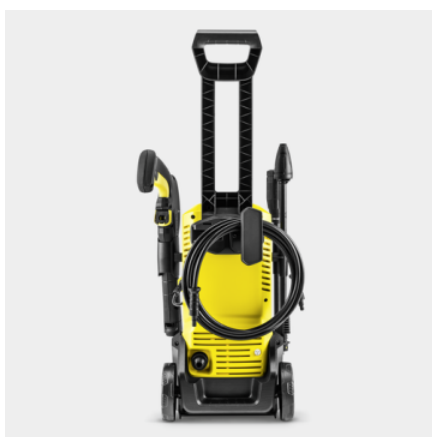

Tidy storage

- Store hose, spray lances, trigger gun and cable in a space-saving and neat manner.