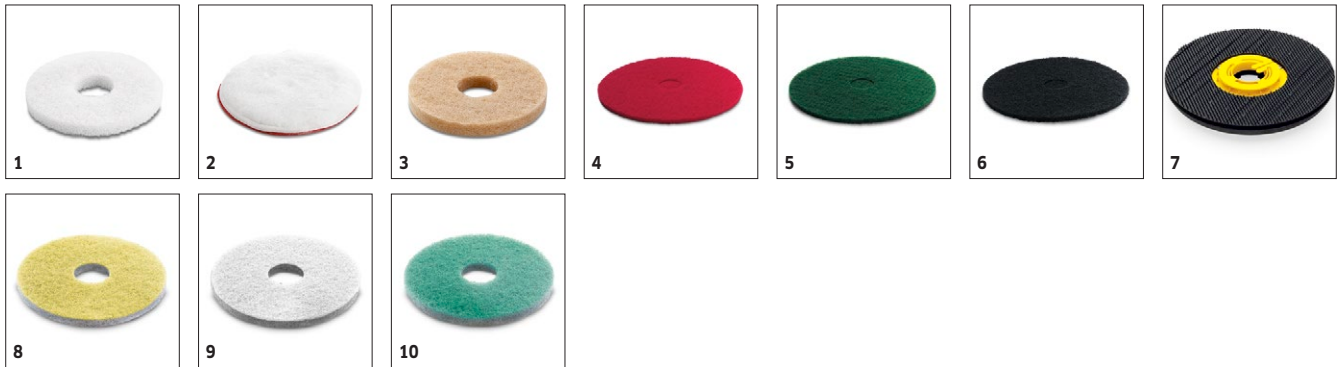

BD 17/5 C 1.737-105.0

		Order no.	Hardness / Brush type	Diameter	Colour	Quantity	Price	Description	
Pads									
Pad	1	6.994-120.0	very soft	170 mm	White	1 piece(s)		White, soft and non-abrasive disc pad for cleaning and high-gloss polishing.	☐
	2	6.994-126.0	soft	170 mm	White	1 piece(s)			☐
	3	6.994-124.0	soft	170 mm	beige	1 piece(s)		Beige-coloured disc pad with fine abrasive for cleaning and polishing.	☐
	4	6.994-122.0	medium-soft	170 mm	red	1 piece(s)		Red, standard disc pad for regular maintenance cleaning.	☐
	5	6.994-123.0	medium-hard	170 mm	green	1 piece(s)		Green, abrasive roller pad for deep cleaning, as well as the removal of sticky dirt.	☐
	6	6.994-121.0	hard	170 mm	black	1 piece(s)		Black, very abrasive disc pad for the deep cleaning of hard-wearing floor coverings with very sticky dirt.	☐
Pad drive board									
Pad drive board	7	6.994-119.0		170 mm		1 piece(s)		Easy-to-install pad drive board for the BD 17/5 stair cleaning machine. For cleaning with pads of 170 mm diameter.	☐
Diamond pad									
Diamond pad	8	6.371-242.0	medium	152 mm	yellow	5 piece(s)		Yellow, diamond disc pad for treating and maintaining hard floor coverings. For a silky matt surface which can then be polished with the green diamond disc pad.	☐
	9	6.371-243.0	coarse	152 mm	White	5 piece(s)		White, coarse diamond disc pad for hard floor coverings. Removes minor scratches and creates a clean, even matt base for further treatment with yellow diamond disc pad.	☐
	10	6.371-241.0	fine	152 mm	green	5 piece(s)		Green, fine diamond disc pad for polishing polishable floor coverings. Creates high-gloss surfaces and can also be used for crystallisation.	☐

☐ Available accessories.