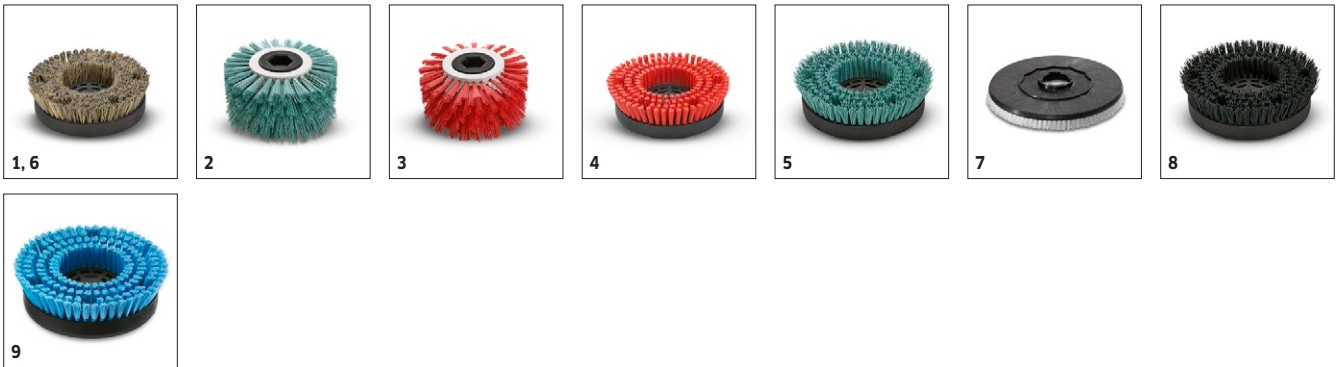

BD 17/5 C 1.737-105.0

		Order no.	Hardness / Brush type	Diameter	Colour	Quantity	Price	Description	
Disc brushes									
Polishing brush	1	6.994-114.0	soft	170 mm	natural	1 piece(s)		Natural-coloured, soft disc brush for cleaning and polishing textured floor coverings.	☐
Corner brush	2	6.994-128.0	hard	170 mm	green	1 piece(s)		green, for better accessibility of angles, for deep cleaning	☐
	3	6.994-127.0	medium	170 mm	red	1 piece(s)		red, for better accessibility of angles, for all surfaces	☐
Disc brush	4	6.994-112.0	medium	170 mm	red	1 piece(s)		Red standard disc brush for regular maintenance cleaning.	☐
	5	6.994-113.0	hard	170 mm	green	1 piece(s)		green, for deep cleaning	☐
	6	6.994-118.0	soft	200 mm	natural	1 piece(s)		Natural-coloured, soft disc brush for cleaning and polishing textured floor coverings.	☐
	7	6.994-116.0	medium	200 mm	red	1 piece(s)		Red standard disc brush for regular maintenance cleaning.	☐
	8	6.994-117.0	hard	200 mm	black	1 piece(s)		Black, very abrasive disc brush for the deep cleaning of hard-wearing floor coverings with very sticky dirt.	☐
Shampooing brush	9	6.994-115.0	medium-soft	170 mm	blue	1 piece(s)		for carpets	☐

☐ Available accessories.