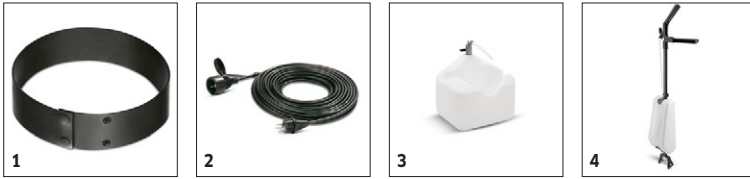

BD 17/5 C

1.737-105.0

		Order no.	Length	Colour	Quantity	Price	Description	
Miscellaneous								
Splash guard	1	6.994-129.0			1 piece(s)		Prevents splashing of detergent at maximum speed. For brushes with a diameter of 170 or 200 mm.	☐
Extension cable	2	6.647-022.0	20 m		1 piece(s)		Extension cable, 20 m, 3x1.5 mm². With splash-proof earthing pin plug, strain relief and anti-kink sleeve.	☐
Fresh water tank, 3.5 l	3	6.994-130.0			1 piece(s)		Push-on: for basic and maintenance cleaning.	☐
Fresh water tank, 5 l, with guiding bar	4	6.994-131.0			1 piece(s)		For comfortable working, including fresh water tank.	☐

☐ Available accessories.