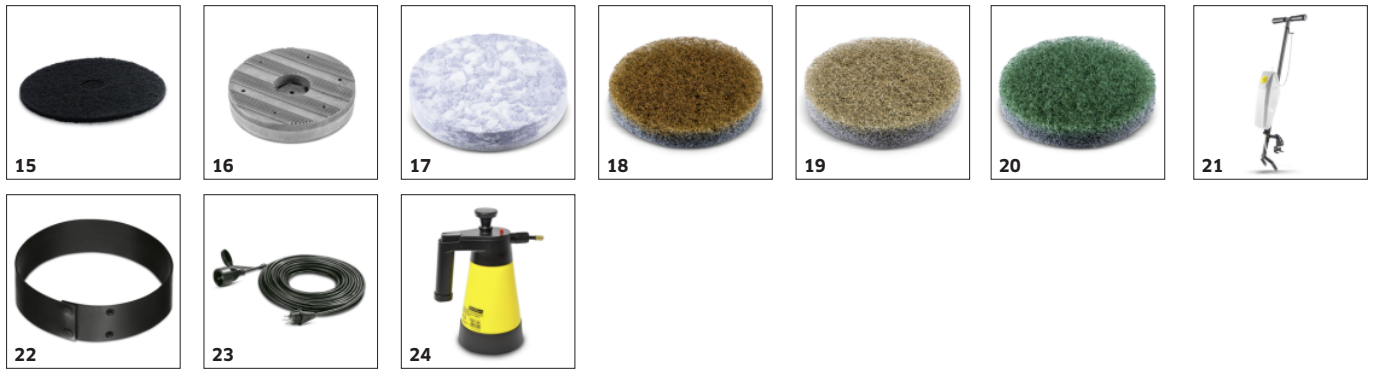

ACCESSORIES FOR BD 17/5 C EP 1.737-107.0

	Order no.	Description	
DISC PADS / PAD DRIVE BOARDS			
Pads			
Pad, hard, Black, 170 mm, 1 Piece(s)	15 6.994-121.0	Black, very abrasive disc pad for the deep cleaning of hard-wearing floor coverings with very sticky dirt.	☐
Pad drive boards			
Pad drive board, 170 mm	16 6.994-119.0	Easy-to-install pad drive board for the BD 17/5 stair cleaning machine. For cleaning with pads of 170 mm diameter.	☐
Melamine pads			
Melamine pad, Grey/white, 170 mm, 2 Piece(s)	17 6.371-354.0	White melamine disc pad for intermediate and deep cleaning of microporous surfaces, as well as fine stone and other hard floor coverings. Can also be used for removing grey haze.	☐
Diamond pad			
Diamond pad, medium, Yellow, 152 mm, 5 Piece(s)	18 6.371-242.0	Yellow, diamond disc pad for treating and maintaining hard floor coverings. For a silky matt surface which can then be polished with the green diamond disc pad.	☐
Diamond pad, coarse, White, 152 mm, 5 Piece(s)	19 6.371-243.0	White, coarse diamond disc pad for hard floor coverings. Removes minor scratches and creates a clean, even matt base for further treatment with the yellow diamond disc pad.	☐
Diamond pad, fine, green, 152 mm, 5 Piece(s)	20 6.371-241.0	Green, fine diamond disc pad for polishing polishable floor coverings. Creates high-gloss surfaces and can also be used for crystallisation.	☐
OTHER ACCESSORIES SCRUBBER DRIERS			
Miscellaneous			
Add-on kit tank complete BD 17/5	21 2.644-023.0	Guide rod including fresh water tank for our BD 17/5 scrubber. Makes working standing up comfortable and less tiring.	☐
Splash guard	22 6.994-129.0	Prevents splashing of detergent at maximum speed. For brushes with a diameter of 170 or 200 mm.	☐
Extension cable	23 6.647-022.0	Extension cable, 20 m, 3x1.5 mm². With splash-proof earthing pin plug, strain relief and anti-kink sleeve.	☐
SPRAY UNITS			
Pump spray bottle	24 6.394-409.0	1-litre pump spray bottle - including pump and pressure tank - easy, uniform spraying for cleaning or crystallising.	☐

■ Included in the scope of supply. □ Available accessories.