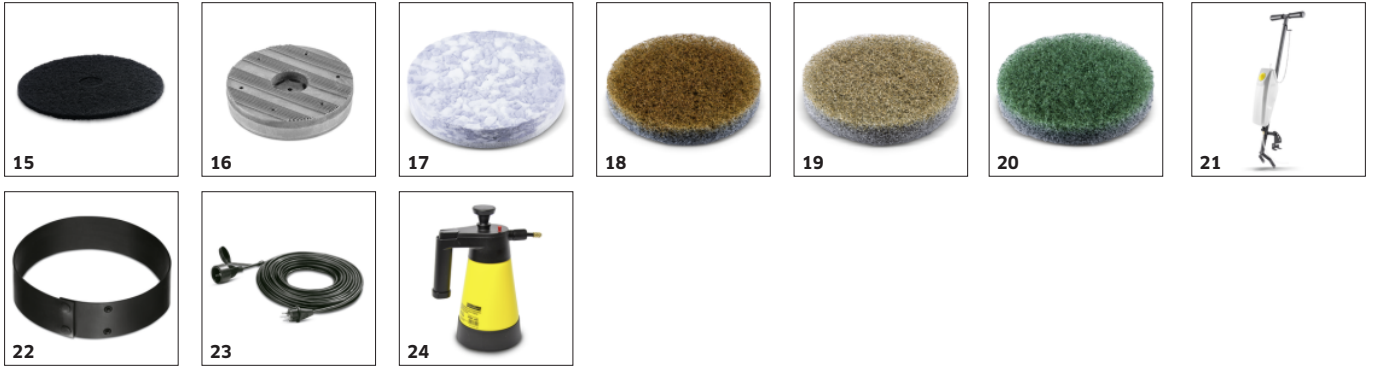

ACCESSORIES FOR BD 17/5 C EP 1.737-107.0

		Order no.	Description	
DISC PADS / PAD DRIVE BOARDS				
Pads				
Pad, hard, Black, 170 mm, 1 Piece(s)	15	6.994-121.0	Black, very abrasive disc pad for the deep cleaning of hard-wearing floor coverings with very sticky dirt.	☐
Pad drive boards				
Pad drive board, 170 mm	16	6.994-119.0	Easy-to-install pad drive board for the BD 17/5 stair cleaning machine. For cleaning with pads of 170 mm diameter.	☐
Melamine pads				
Melamine pad, Grey/white, 170 mm, 2 Piece(s)	17	6.371-354.0	White melamine disc pad for intermediate and deep cleaning of microporous surfaces, as well as fine stone and other hard floor coverings. Can also be used for removing grey haze.	☐
Diamond pad				
Diamond pad, medium, Yellow, 152 mm, 5 Piece(s)	18	6.371-242.0	Yellow, diamond disc pad for treating and maintaining hard floor coverings. For a silky matt surface which can then be polished with the green diamond disc pad.	☐
Diamond pad, coarse, White, 152 mm, 5 Piece(s)	19	6.371-243.0	White, coarse diamond disc pad for hard floor coverings. Removes minor scratches and creates a clean, even matt base for further treatment with the yellow diamond disc pad.	☐
Diamond pad, fine, green, 152 mm, 5 Piece(s)	20	6.371-241.0	Green, fine diamond disc pad for polishing polishable floor coverings. Creates high-gloss surfaces and can also be used for crystallisation.	☐
OTHER ACCESSORIES SCRUBBER DRIERS				
Miscellaneous				
Add-on kit tank complete BD 17/5	21	2.644-023.0	Guide rod including fresh water tank for our BD 17/5 scrubber. Makes working standing up comfortable and less tiring.	☐
Splash guard	22	6.994-129.0	Prevents splashing of detergent at maximum speed. For brushes with a diameter of 170 or 200 mm.	☐
Extension cable	23	6.647-022.0	Extension cable, 20 m, 3x1.5 mm². With splash-proof earthing pin plug, strain relief and anti-kink sleeve.	☐
SPRAY UNITS				
Pump spray bottle	24	6.394-409.0	1-litre pump spray bottle - including pump and pressure tank - easy, uniform spraying for cleaning or crystallising.	☐

■ Included in the scope of supply. □ Available accessories.