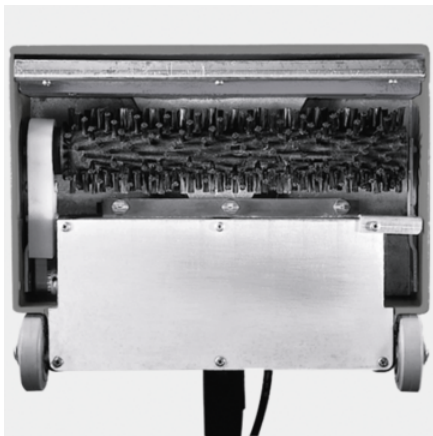

PW 30/1 POWER BRUSH FOR PUZZI 30/4

Increases the area performance of our spray extraction cleaner Puzzi 30/4 by up to 35 percent and also improves the cleaning result: power washing head PW 30/1 with rotating roller brush.

Order no. 1.913-103.0

- Motorised brush
- Power brush for Puzzi 30/4 and Puzzi 30/4 E

Technical data

EAN code		4039784727427
Max. area performance	m²/h	70 - 110
Motor rating of brush motor	W	60
Supply voltage	V / Hz	220 - 240 / 50 - 60
Colour		anthracite
Weight without accessories	kg	5.9
Dimensions (L × W × H)	mm	350 × 260 × 835

Rotating brushes

- For intensifying the cleaning process and aligning the carpet fibres.

Improved cleaning performance

- Increases the area performance by up to 35 percent.

Transparent viewing window

- Inspection window at washing head for continuous monitoring of return suction.