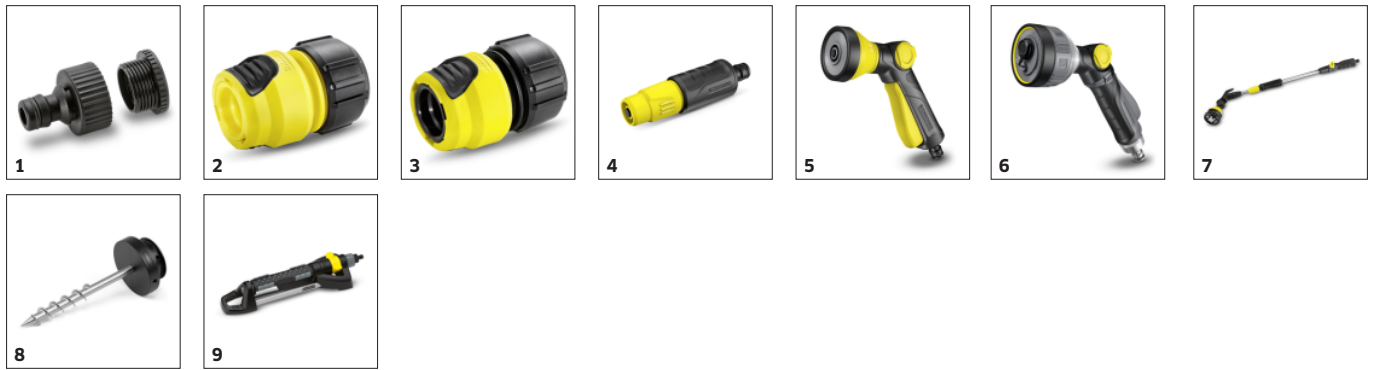

ACCESSORIES FOR HBX 4.20 AUTOMATIC 2.645-378.0

		Order no.	Description	
HOSE CONNECTION SYSTEMS				
G3/4 tap adaptor with G1/2 reducer	1	2.645-006.0	Extremely tough tap connector 3/4" thread with 1/2" thread reducer. The reducer allows connection to two thread sizes. Compatible with all click systems.	■
Universal hose coupling Plus	2	2.645-193.0	Universal hose coupling plus with soft plastic recessed grips for comfortable handling. Compatible with all click systems.	□
Universal hose coupling Plus with Aqua Stop	3	2.645-194.0	Universal hose coupling plus with Aqua Stop and soft plastic recessed grips for comfortable handling. Compatible with all click systems.	□
NOZZLES AND SPRAY LANCES				
Nozzle	4	2.645-264.0	Small, convenient and easy to connect to the garden hose: the ideal nozzle for uncomplicated watering tasks.	■
Multifunctional spray gun	5	2.645-266.0	The simple multi-functional spray gun with 3 spraying patterns: Shower, point and cone jet. Thanks to the lockable trigger, it is ideal for continuous watering of many different plants.	□
Metall multifunctional spray gun Premium	6	2.645-271.0	With the high-quality multi-functional spray gun made from long-lasting metal, different plants can be watered according to requirements. Includes rotatable handle and drip-free spray head.	□
Premium spray lance	7	2.645-137.0	Robust, long-lasting premium spray lance in top equipment. For watering small and medium-sized areas. Diverse areas of use - from ground-level watering to working above head height.	□
HOSE STORAGE AND HOSE TROLLEY				
Ground Spike	8	2.645-382.0	The ground spike for Kärcher hose boxes for flexible placement anywhere in the garden. The hose box can be swivelled around 360° on the ground spike for maximum freedom of movement.	□
SPRINKLERS				
OS 5.320 SV oscillating sprinkler	9	2.645-135.0	OS 5.320 SV oscillating sprinkler with adjustable width of spray and splash guard for convenient alignment. For medium-sized/large surfaces up to 320 m2. Adjustable water volume (0-max.)	□

■ Included in the scope of supply. □ Available accessories.