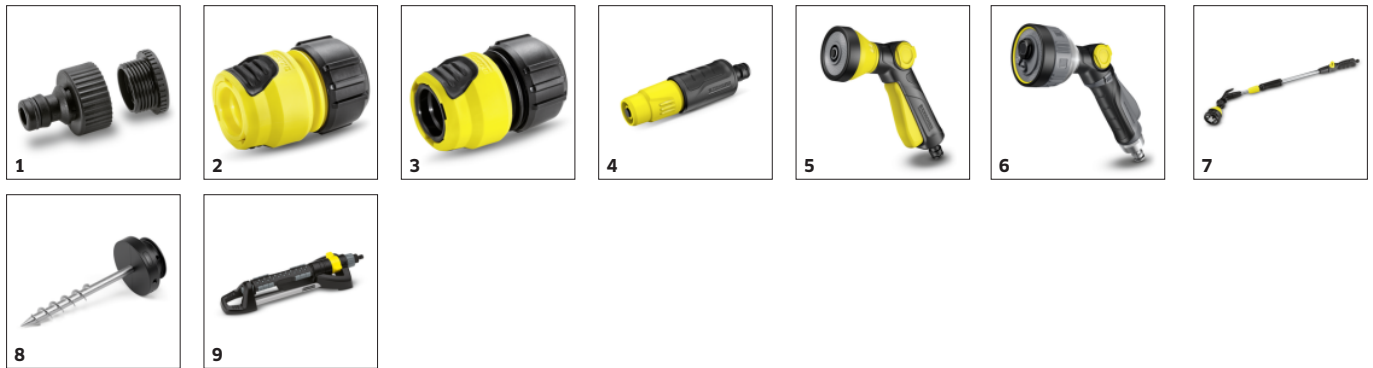

ACCESSORIES FOR HBX 4.20 AUTOMATIC 2.645-378.0

		Order no.	Description	
HOSE CONNECTION SYSTEMS				
G3/4 tap adaptor with G1/2 reducer	1	2.645-006.0	Extremely tough tap connector 3/4" thread with 1/2" thread reducer. The reducer allows connection to two thread sizes. Compatible with all click systems.	■
Universal hose coupling Plus	2	2.645-193.0	Universal hose coupling plus with soft plastic recessed grips for comfortable handling. Compatible with all click systems.	□
Universal hose coupling Plus with Aqua Stop	3	2.645-194.0	Universal hose coupling plus with Aqua Stop and soft plastic recessed grips for comfortable handling. Compatible with all click systems.	□
NOZZLES AND SPRAY LANCES				
Nozzle	4	2.645-264.0	Small, convenient and easy to connect to the garden hose: the ideal nozzle for uncomplicated watering tasks.	■
Multifunctional spray gun	5	2.645-266.0	The simple multi-functional spray gun with 3 spraying patterns: Shower, point and cone jet. Thanks to the lockable trigger, it is ideal for continuous watering of many different plants.	□
Metall multifunctional spray gun Premium	6	2.645-271.0	With the high-quality multi-functional spray gun made from long-lasting metal, different plants can be watered according to requirements. Includes rotatable handle and drip-free spray head.	□
Premium spray lance	7	2.645-137.0	Robust, long-lasting premium spray lance in top equipment. For watering small and medium-sized areas. Diverse areas of use - from ground-level watering to working above head height.	□
HOSE STORAGE AND HOSE TROLLEY				
Ground Spike	8	2.645-382.0	The ground spike for Kärcher hose boxes for flexible placement anywhere in the garden. The hose box can be swivelled around 360° on the ground spike for maximum freedom of movement.	□
SPRINKLERS				
OS 5.320 SV oscillating sprinkler	9	2.645-135.0	OS 5.320 SV oscillating sprinkler with adjustable width of spray and splash guard for convenient alignment. For medium-sized/large surfaces up to 320 m2. Adjustable water volume (0-max.)	□

■ Included in the scope of supply. □ Available accessories.