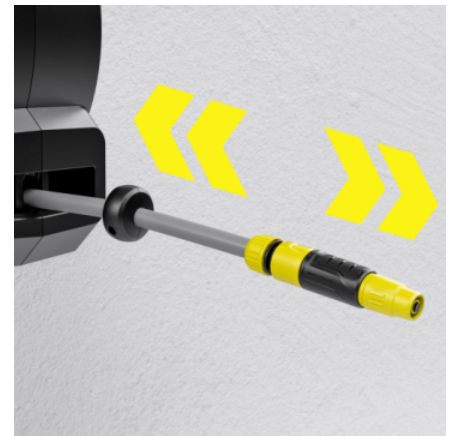

FlexChange

- No screws, no tools, no stress: with the unique Kärcher FlexChange system, the hose box can be removed from the wall bracket or hose spike in seconds (e.g. in winter).

Practical nozzle holder

- Nozzles and spray lances can be hung on the wall bracket for convenient storage.

Hose storage

- Pull briefly on the end of the hose and the hose retractor will retract the hose fully automatically. Maximum comfort without knots, cranks or getting your hands dirty.