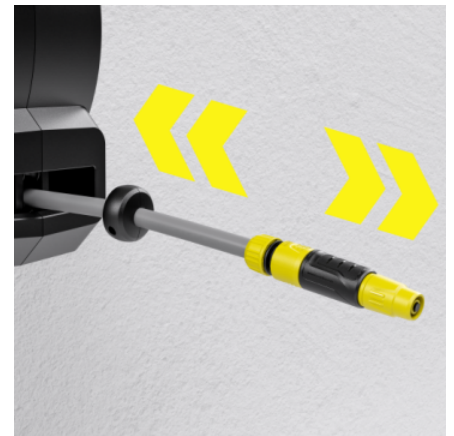

## FlexChange

- No screws, no tools, no stress: with the unique Kärcher FlexChange system, the hose box can be removed from the wall bracket or hose spike in seconds (e.g. in winter).

## Practical nozzle holder

- Nozzles and spray lances can be hung on the wall bracket for convenient storage.

## Hose storage

- Pull briefly on the end of the hose and the hose retractor will retract the hose fully automatically. Maximum comfort without knots, cranks or getting your hands dirty.