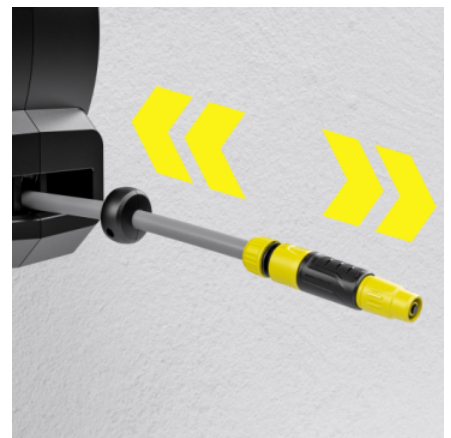

- FlexChange: innovative technology for tool-free removal of the box from the wall bracket or hose spike
- Automatic hose retraction
- Can be swivelled through 180° thanks to practical wall bracket

Technical data

■ included in the scope of supply.

FlexChange

- No screws, no tools, no stress: with the unique Kärcher FlexChange system, the hose box can be removed from the wall bracket or hose spike in seconds (e.g. in winter).

Practical nozzle holder

- Nozzles and spray lances can be hung on the wall bracket for convenient storage.

Hose storage

- Pull briefly on the end of the hose and the hose retractor will retract the hose fully automatically. Maximum comfort without knots, cranks or getting your hands dirty.