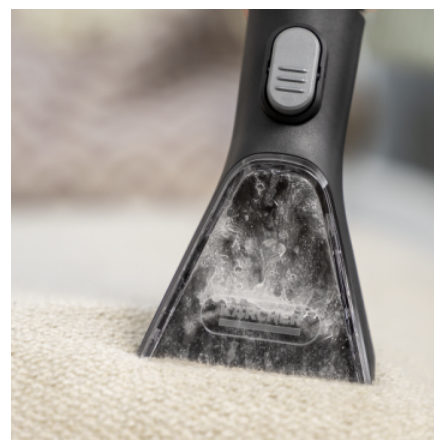

SPRAY EXTRACTION UPHOLSTERY NOZZLE

The spray extraction upholstery nozzle for spray extraction machines is ideal as an accessory for spray extraction cleaners for the fibre-deep cleaning of upholstered furniture, car seats and stain removal on carpets.

Suitable for all Kärcher spray extraction cleaners of device series SE 4, SE 5 and SE 6

Spray extraction function

- For thorough, fibre-deep cleaning of upholstered furniture, carpets, car seats and many other textile surfaces.