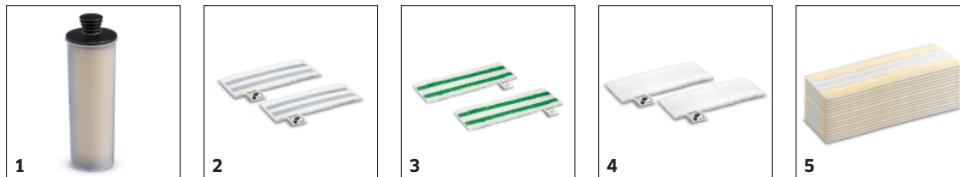

ACCESSORIES FOR SC 2 UPRIGHT EASYFIX 1.513-345.0

		Order no.	Description	
STEAM CLEANER / STEAM VACUUM CLEANER / IRONING STATION				
Miscellaneous				
Descaling cartridge	1	2.863-018.0	Fast and effective descaling for Kärcher steam cleaners. All you need to do is insert the cartridge, and you're done.	■
Cloth kit				
Abrasive cloth set abrasiv for floor nozzle EasyFix	2	2.863-309.0	The EasyFix abrasive floor cleaning cloths remove even stubborn stains from scratch-resistant stone floors. The hook-and-loop system allows easy attachment and removal without contact with dirt.	☐
Re!Fibe universal floor cloth set EasyFix	3	2.863-379.0	The Re!Fibe floor cleaning cloths made from 100% recycled polyester with CiCLO® technology¹⁾ are ideal for removing stubborn dirt with the steam cleaner.	☐
Microfibre cloth set for floor nozzle EasyFix	4	2.863-259.0	Cloth can be changed without having to come into contact with dirt: the high-quality Easyfix microfibre floor cloth. Thanks to the hook-and-loop system, they are easy and quick to attach to and remove from the EasyFix steam cleaner floor nozzle.	☐
EasyFix disposable cloth set	5	2.863-299.0	Set of 15 disposable cloths for the EasyFix floor nozzle for fast and hygienic cleaning of hard surfaces. The yellow hook-and-loop strips enable the cloth to be attached easily.	☐

■ Included in the scope of supply. ☐ Available accessories.