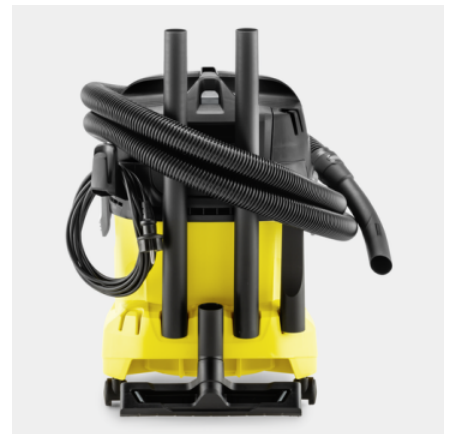

KWD 4 V-20/5/35 EXTENSION DDC

Includes 1.5-metre extension hose, drill dust catcher and tool adapter: The KWD 4 V-20/5/35 Extension DDC wet and dry vacuum cleaner with black device head is ideal for DIY work.

Order no. **1.628-465.0**

- Flat pleated filter with patented filter removal technology
- Practical accessories storage, including hose storage on the device head
- Fleece filter bag

Technical data

EAN code		4054278913131
Rated input power	W	1000
Suction Power*	W	240
Vacuum	mbar	max. 240
Air flow	l/s	max. 55
Container capacity	l	20
Container material		Plastic
Colour component		Device head Black / Device bumper Yellow / Container Yellow
Power cable	m	5
Standard accessory ID	mm	35
Supply voltage	V / Hz	220 - 240 / 50 - 60
Colour		Yellow
Weight without accessories	kg	6.9
Weight incl. packaging	kg	10.8
Dimensions (L × W × H)	mm	384 × 365 × 526

Accessory storage on the device	■
Sturdy bumper	■
Castors without brake	Piece(s) 4

■ included in the scope of supply.

Patented filter removal technology

- Quick and easy removal of the filter from the filter box - without contact with dirt.
- For wet and dry vacuuming without filter replacement.

Hose storage on the device head

- The suction hose can be stored in a space-saving manner by hanging it on the device head.
- Intuitive securing mechanisms for left- and right-handed users.

Practical cord and accessories storage