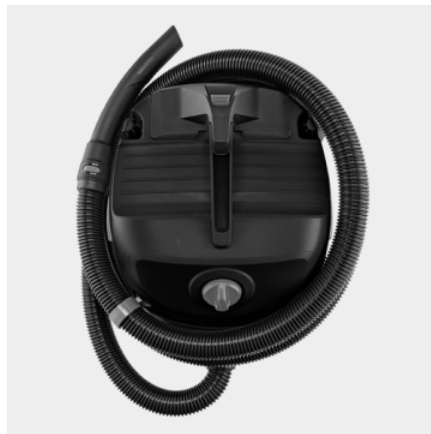

KWD 4 V-20/5/35 EXTENSION DDC

Includes 1.5-metre extension hose, drill dust catcher and tool adapter: The KWD 4 V-20/5/35 Extension DDC wet and dry vacuum cleaner with black device head is ideal for DIY work.

Order no. **1.628-465.0**

- Flat pleated filter with patented filter removal technology
- Practical accessories storage, including hose storage on the device head
- Fleece filter bag

Technical data

EAN code		4054278913131
Rated input power	W	1000
Suction Power*	W	240
Vacuum	mbar	max. 240
Air flow	l/s	max. 55
Container capacity	l	20
Container material		Plastic
Colour component		Device head Black / Device bumper Yellow / Container Yellow
Power cable	m	5
Standard accessory ID	mm	35
Supply voltage	V / Hz	220 - 240 / 50 - 60
Colour		Yellow
Weight without accessories	kg	6.9
Weight incl. packaging	kg	10.8
Dimensions (L × W × H)	mm	384 × 365 × 526

Equipment

Suction hose length	m	3.5
Suction hose type		with curved handle
Suction hose material		Plastic
Removable handle		■
Quantity of suction tubes	Piece(s)	2
Suction tubes length	m	0.5
Suction tubes nominal width	mm	35
Suction tubes material		Plastic
Wet and dry floor nozzle		clips
Crevice nozzle		■
Drill Dust Catcher		■
Adaptor for connecting power tools		■
Extension hose	m	1.5
Fleece filter bag	Piece(s)	1
Flat pleated filter		in removable filter box
Rotary switch (on/off)		■
Intermediate parking position of the handle on the device head		■
Hose storage on the device head		■
Additional accessory storage on the device head		■
Storage space for small parts		■
Cable hook		■
Parking position		■

Hose storage on the device head

- The suction hose can be stored in a space-saving manner by hanging it on the device head.
- Intuitive securing mechanisms for left- and right-handed users.

Practical cord and accessories storage