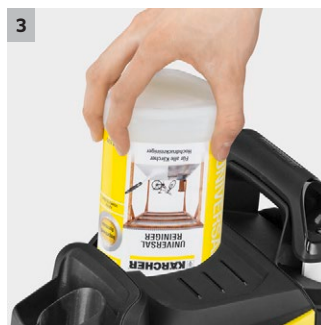

K 5 Premium Full Control

Pressure washer with hose reel and pressure indicator on the trigger gun – for the right pressure on any surface. For regular use on moderate levels of dirt. Area performance of 40 m²/h.

1 Power gun Full Control and spray lances

- Three pressure settings and a detergent setting ensure the optimal setting for every surface.
- The pressure can be regulated by twisting the Vario Power spray lance until the desired level is shown.

- With a practical reel, the high-pressure hose can always be stored neatly.

K 5 Premium Full Control

- Full Control Power trigger gun with pressure level display on an LED display
- Maximum stability thanks to low centre of gravity, hose guide and larger base
- Highly efficient water-cooled motor