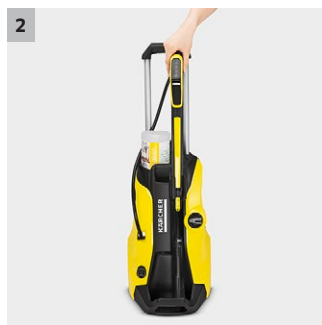

K 5 Premium Full Control

Pressure washer with hose reel and pressure indicator on the trigger gun – for the right pressure on any surface. For regular use on moderate levels of dirt. Area performance of 40 m²/h.

1 Power gun Full Control and spray lances

- Three pressure settings and a detergent setting ensure the optimal setting for every surface.
- The pressure can be regulated by twisting the Vario Power spray lance until the desired level is shown.

- With a practical reel, the high-pressure hose can always be stored neatly.

K 5 Premium Full Control

- Full Control Power trigger gun with pressure level display on an LED display
- Maximum stability thanks to low centre of gravity, hose guide and larger base
- Highly efficient water-cooled motor