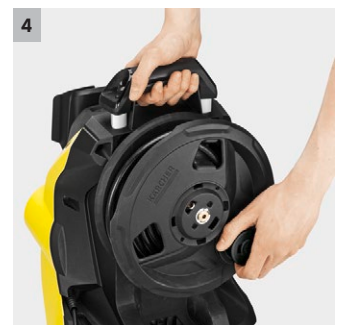

K 5 Premium Full Control

Pressure washer with hose reel and pressure indicator on the trigger gun – for the right pressure on any surface. For regular use on moderate levels of dirt. Area performance of 40 m²/h.

1 Power gun Full Control and spray lances

- Three pressure settings and a detergent setting ensure the optimal setting for every surface.
- The pressure can be regulated by twisting the Vario Power spray lance until the desired level is shown.

2 Parking position for easy accessory storage at all times

- The power gun Full Control and the connected spray lance can be stored conveniently in the device during work breaks.
- The power gun Full Control is always ready to hand and easily accessible.

- With a practical reel, the high-pressure hose can always be stored neatly.

K 5 Premium Full Control

- Full Control Power trigger gun with pressure level display on an LED display
- Maximum stability thanks to low centre of gravity, hose guide and larger base
- Highly efficient water-cooled motor