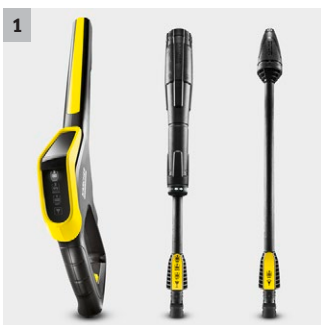

K 5 Premium Full Control

Pressure washer with hose reel and pressure indicator on the trigger gun – for the right pressure on any surface. For regular use on moderate levels of dirt. Area performance of 40 m²/h.

1 Power gun Full Control and spray lances

- Three pressure settings and a detergent setting ensure the optimal setting for every surface.
- The pressure can be regulated by twisting the Vario Power spray lance until the desired level is shown.

- With a practical reel, the high-pressure hose can always be stored neatly.

K 5 Premium Full Control

- Full Control Power trigger gun with pressure level display on an LED display
- Maximum stability thanks to low centre of gravity, hose guide and larger base
- Highly efficient water-cooled motor