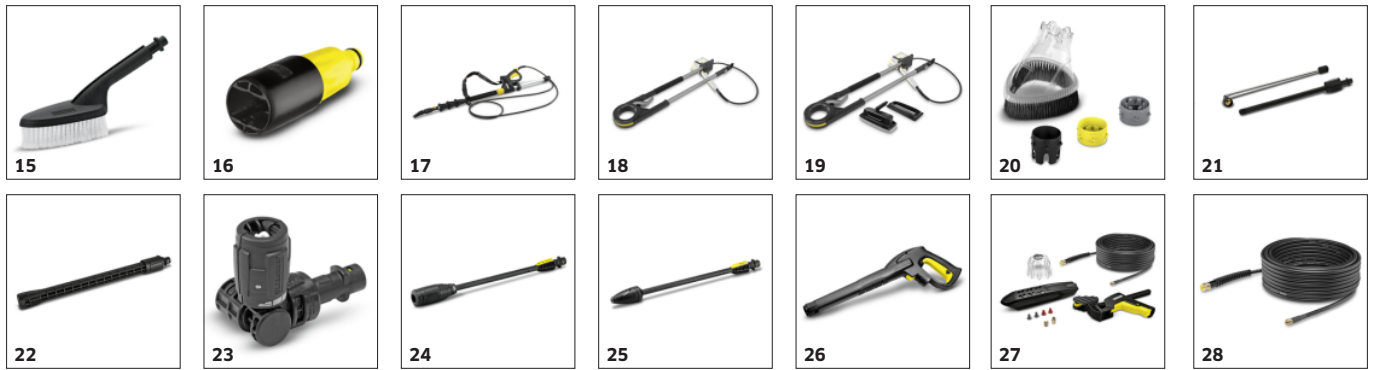

■ Included in the scope of supply. □ Available accessories. ○ Detergents.

ACCESSORIES FOR K 2 COMPACT 1.673-500.0

		Order no.	Description	
BRUSHES				
Wash brush	15	6.903-276.0	Wash brush with soft bristles for cleaning sensitive areas and areas which are difficult to access in the outside area. Suitable for all Kärcher K 2 to K 7 pressure washers.	<input type="checkbox"/>
Garden hose adapter	16	2.640-732.0	Adapter for garden hose connection - suitable for attaching all Kärcher brushes to garden hoses with the quick-coupling system.	<input type="checkbox"/>
SPRAY LANCES				
Telescopic spray lance	17	2.642-347.0	Telescopic spray lance (1.20 m - 4 m) for easy cleaning of difficult to reach areas. With shoulder strap, bayonet connection and integrated, ergonomically adjustable trigger gun. Weight: ca. 2 kg	<input type="checkbox"/>
TLA 4 telescopic spray lance	18	2.644-190.0	Simple cleaning at (almost) every point: The telescopic spray lance easily reaches areas that are difficult to access thanks to its 180° adjustable hinge.	<input type="checkbox"/>
Façade & glass cleaning kit	19	2.644-249.0	Set comprising the telescopic spray lance TLA 4 and the façade and glass cleaning attachment. For easy cleaning of objects that are difficult to access such as house façades or conservatories.	<input type="checkbox"/>
Splash guard	20	2.642-706.0	Transparent splash guard for class K 2 to K 7 Kärcher pressure washers protects the operator and surrounding area from spray water. Ideal for cleaning corners and edges.	<input type="checkbox"/>
Angled spray lance	21	2.638-817.0	Extra-long angled spray lance (about 1 m) for easy cleaning of difficult to reach areas, e.g. roof gutters or vehicle underbodies.	<input type="checkbox"/>
1-step lance extension	22	2.643-240.0	Extends spray lance by 0.4 m. For effective cleaning of difficult to reach areas. Suitable for all Kärcher accessories.	<input type="checkbox"/>
VP 180 S vario power jet short 360° for K 2-K 7	23	2.643-254.0	VP 180 S: The vario power jet short 360° with infinitely variable pressure regulation and adjustable 360° joint is ideal for cleaning areas that are difficult to reach.	<input type="checkbox"/>
VP 120 vario power jet for K 2-K 3	24	2.642-724.0	Vario power spray lance for pressure washers in classes K 2 to K 3. Continuously adjustable from low-pressure detergent jet to high-pressure jet, simply by turning the spray lance.	<input type="checkbox"/>
DB 120 dirt blaster for K 2-K 3	25	2.642-727.0	Dirt blaster with powerful entry rotary nozzle for Kärcher pressure washers in classes K 2 and K 3. For particularly stubborn dirt like that on mossy or weathered surfaces.	<input type="checkbox"/>
TRIGGER GUNS				
G 180 Q Quick Connect trigger gun	26	2.642-889.0	The new G 180 Q spray gun with Quick Connect is 13 cm longer and is now even more convenient to use and more ergonomic when cleaning with Kärcher pressure washers.	<input type="checkbox"/>
PIPE CLEANING				
PC 20 roof gutter and pipe cleaning kit	27	2.642-240.0	The gutter and pipe cleaning kit works all by itself - with high pressure. It easily cleans outflows, pipe blockages and gutters. Hose length: 20m.	<input type="checkbox"/>
PC 15 pipe cleaning kit	28	2.637-767.0	Pipe cleaning kit with 15 m hose for clearing blockages in pipes, drains and downpipes.	<input type="checkbox"/>