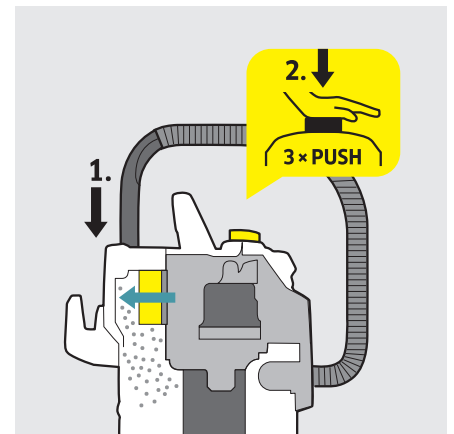

### Equipment

Suction hose	Metre	2.2
Removable handle with electrostatic protection		■
Suction tubes	Unit x Metre / Millimetre	2 x 0.5 / 35 / Stainless steel
Wet and dry floor nozzle		switchable floor nozzle with 2 rubber and 2 brush strips
Crevice nozzle		■
Flexible suction hose	Metre / Millimetre	1 / 35
Adapter for connecting power tools		■
Fleece filter bag	Unit	1
Flat pleated filter		in removable filter cartridge
Socket-outlet with automatic on/off switch		■
Filter cleaning function		■
Turn switch (On/Off)		■
Performance regulation		■
Blower function		■
Storage space for small parts		■
Convenient 3-in-1 carrying handle		■
Cable hook		■
Parking position		■
Accessory storage on the device		■

Drain screw

Sturdy bumper

■ included in delivery.

\* Measured by the suction tubes according to the standardised IEC 60312 method of measurement.

### Removable handle

- Offers the possibility of attaching different nozzles directly onto the suction hose.
- For easy vacuuming even in the tightest of spaces.