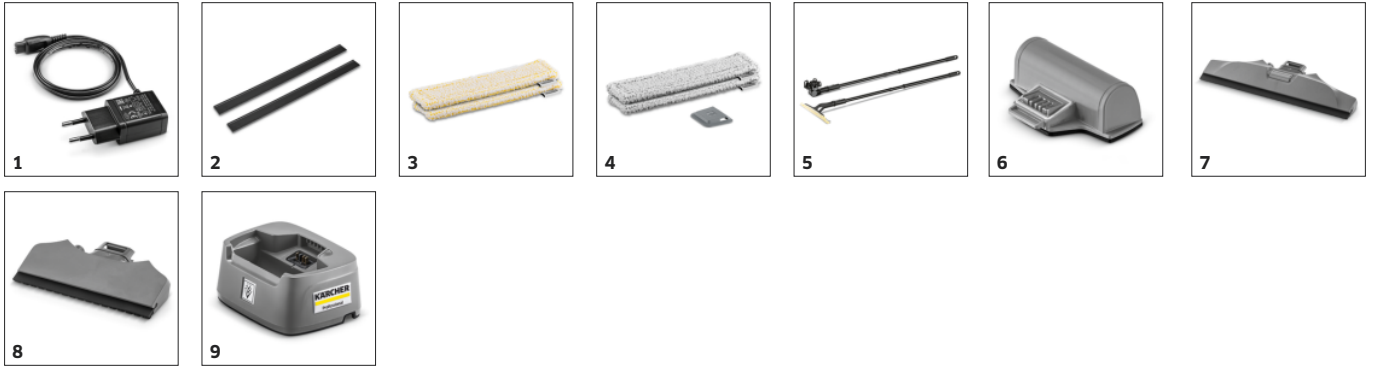

EQUIPMENT FOR WVP 10 1.633-550.0

		Order no.	Description	
WINDOW CLEANER				
Power supplies				
WV & KV battery charger	1	2.633-107.0	The battery charger for Kärcher Window Vacs and the cordless wiper.	■
Suction lips				
WV 2 / WV 5 squeegee blade, 280 mm	2	2.633-005.0	For replacing the squeegee blades of WV 50, WV 75, WV 2 and WV 5 Window Vacs. For streak-free cleanliness on all smooth surfaces - without leaving drips.	□
Replacement cloths				
Window Vac Microfibre Cloth Two Pack (Indoor)	3	2.633-130.0	The microfibre wiping cloth with hook-and-loop fastener fastening for optimal dirt removal with the spray bottle of the WV on all smooth surfaces.	□
Window Vac outdoor microfibre wiping cloths	4	2.633-131.0	Ideal for external windows: the outdoor microfibre wiping cloth with hook-and-loop fastening and lots of abrasive fibres. Incl. scraper for stubborn dirt.	□
Extensions				
WV Evolution Extension Set	5	2.633-144.0	With the telescopic extension kit for the Window Vac and the vibrating cordless wiper, you can even clean high windows. Extendible from 0.6 to 1.5 metres.	□
Replacement batteries				
Exchangeable battery for the WV 5 and WVP	6	2.633-123.0	Non-stop cleaning: the exchangeable battery for the WV 5 and WVP window vacs makes this possible.	□
SUCTION NOZZLES				
Nozzle 280 mm	7	9.013-530.3	Spare nozzle, anthracite, 280 mm wide, for WVP window and surface vacuum cleaner.	■
Nozzle 170 mm	8	9.013-535.3	170 mm wide, anthracite-coloured spare nozzle for WVP window and surface vacuum cleaner.	□
BATTERIES AND BATTERY CHARGERS				
Replacement charging station WVP 10 Adv	9	2.633-041.0	Replacement quick-charging station for charging WVP battery 2.633-123.0. Charge time 50 minutes.	□

■ Included in delivery. □ Available accessories.