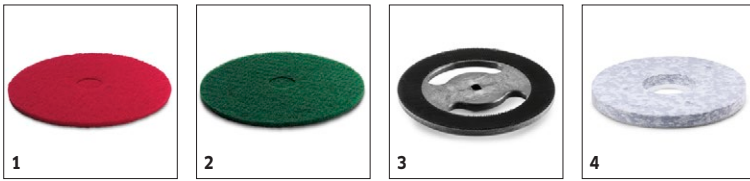

BD 30/4 C BP PACK 1.783-230.0

		Order No.	Hardness / Brush type	Diameter	Colour	Quantity	Price	Description	
Pads									
Pad	1	6.371-153.0	medium-soft	280 mm	red	5 piece(s)		5 pads, medium-soft, red, 280 mm diameter. For cleaning all floors. Suitable for, e.g. D 55.	☐
	2	6.371-154.0	medium-hard	280 mm	green	5 piece(s)		5 pads, medium-hard, green. 280 mm diameter. For removing stubborn dirt and basic cleaning. Suitable for, e.g. D 55.	☐
Pad drive board									
Disk BD 30/4 C	3	6.670-129.0		270 mm		1 piece(s)			☐
Melamine pads									
Pad set 2x D 280 Melamin	4	6.371-019.0		265 mm		2 piece(s)			☐

■ ☐